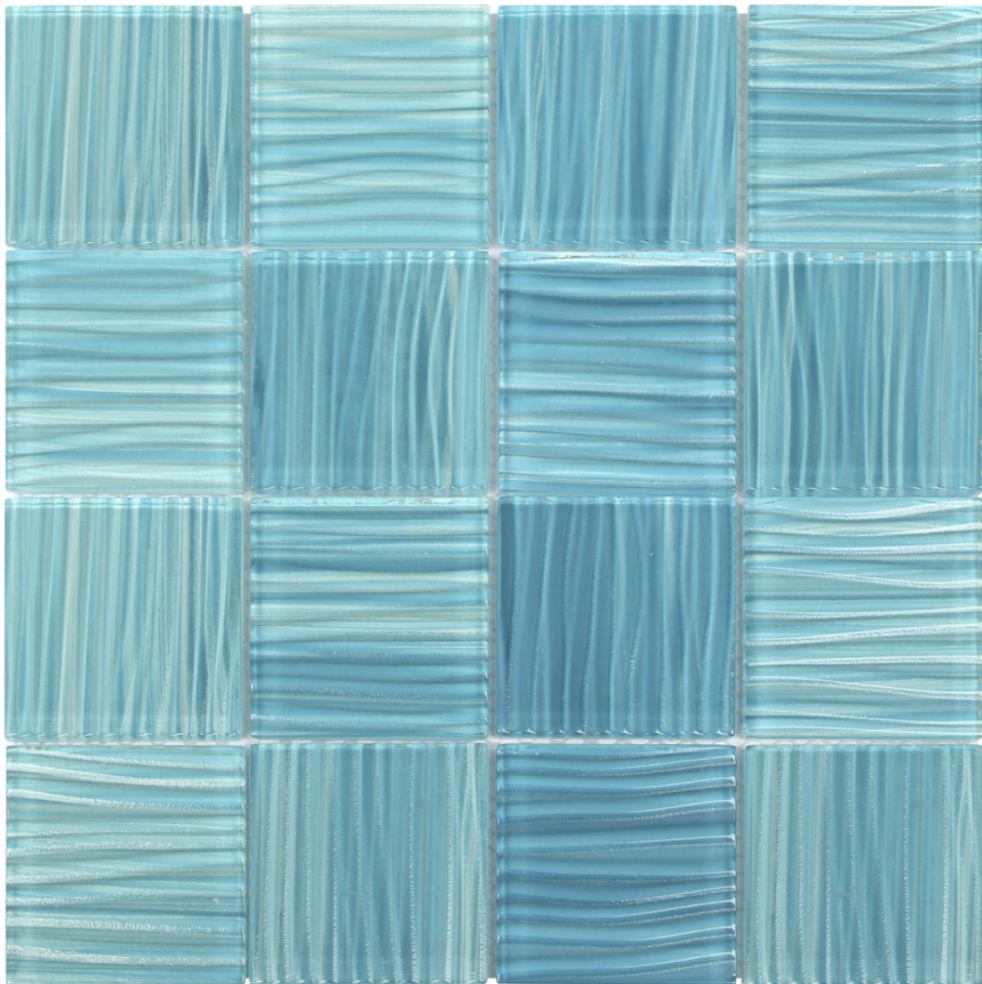

### 3"X3" GLASS POOL STRIPED AQUAMARINE MOSAIC

---

Mosaic and Decorative Tile | 12"x12" | Glass

**TECHNICAL DATA**

CODE: RVCHAWV044

NAME: 3"X3" Glass Pool Striped Aquamarine Mosaic

SERIES: Chelsea Collection

SIZE: 12"x12"

LOOK: Multi-Look Mosaics

FAMILY: Mosaic and Decorative Tile

MOSAIC CHIP SIZE: 3"x3"

SUITABLE FOR: Backsplash,Indoor,Outdoor,Shower,Pool

TYPOLOGY: Glass

TYPE OF PIECE: Mosaic

USE: Wall only