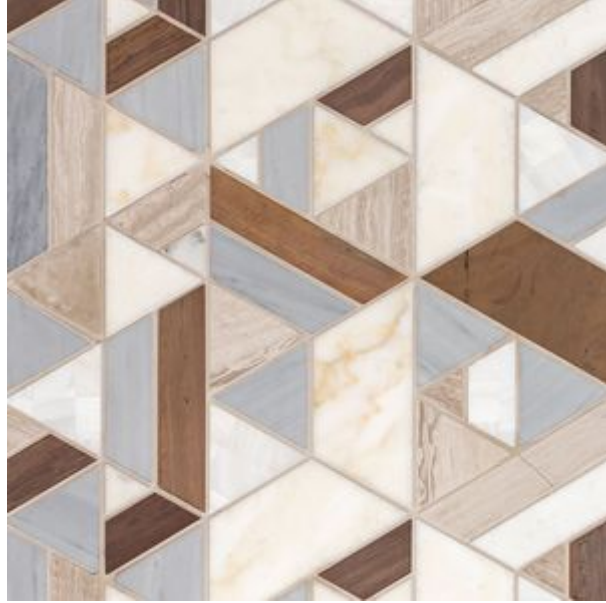

GRAMERCY

KITCHEN AND BATH

PRODUCT

MEADOW MOSAIC

Mosaic and Decorative Tile | 12"x9" | Marble

DETAILS

ROOM SCENES

TECHNICAL DATA

CODE: RVHA103
NAME: Meadow Mosaic
SERIES: Hamptons Collection
SIZE: 12"x9"
FINISH: Gloss
LOOK: Multi-Look Mosaics
FAMILY: Mosaic and Decorative Tile
SHADE VARIATION: V4
STYLE: Contemporary
SUITABLE FOR: Backsplash, Indoor
TYPOLOGY: Marble
TYPE OF PIECE: Mosaic
USE: Floor and Wall