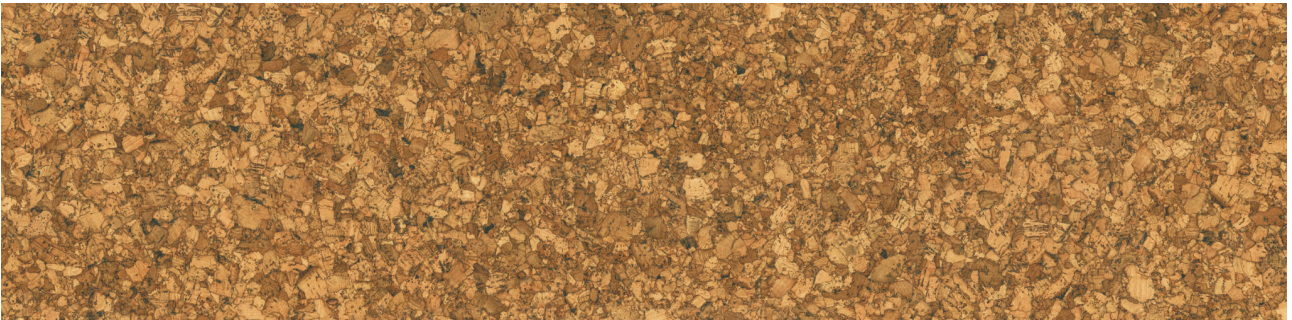

GRAMERCY

KITCHEN AND BATH

PRODUCT

CORK CLICK PICO

Waterproof Flooring | 12"x48,6" | HDF

ROOM SCENES

TECHNICAL DATA

CODE: LCCORK202010

NAME: Cork Click Pico

SERIES: True Earth Cork Click

SIZE: 12"x48,6"

FINISH: Matt

LOOK: Wood Look

CLICK SYSTEM: UNICLIC system

COMMERCIAL WARRANTY: Class 33

CORE BOARD THICKNESS: 7 mm

FAMILY: Waterproof Flooring

PAD THICKNESS: 1 mm

PAD TYPE: Cork Underlayment

RESIDENTIAL WARRANTY: Class 23

STYLE: Contemporary

SUITABLE FOR: Indoor

SURFACE TEXTURE: Cork

TYPOLOGY: HDF