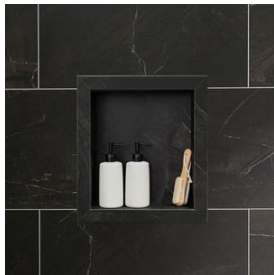

GRAMERCY

KITCHEN AND BATH

SERIES

BLACK ICE

Stone Look | | SPC

PRODUCTS

Black Ice Shower Bench 26x18.63x3
26"x18.63"x3" | SPC

Black Ice 94" Trim Kit, 2 Inside Corners, 2 J Trims, 2 L Trims
25"x15" | SPC

Black Ice Wall Tile 25x15
25"x15" | SPC

Black Ice Shower Niche 14.5 x12 Inside
14.5"x12"x2" | SPC

Black Ice Shower Shelf 14.56x7.12x2
14.5"x12"x2" | SPC

ROOM SCENES

Size	Product type	BOX			PALLET		
		pcs	sqft	lb	boxes	sqft	lb
26"x18.63"x3"							
25"x15"							
14.5"x12"x2"							