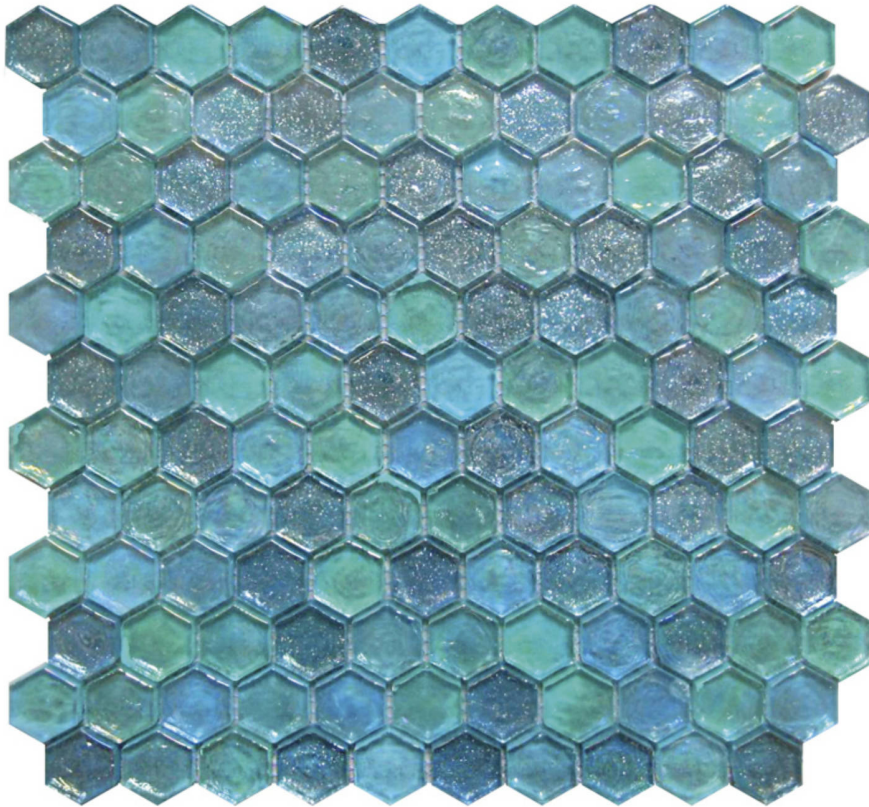

GRAMERCY

KITCHEN AND BATH

PRODUCT

HEXAGON MIX BLUE GLASS MOSAIC

Mosaic and Decorative Tile | 12"x12" | Glass

TECHNICAL DATA

CODE: RVCHAWV140
NAME: Hexagon Mix Blue Glass Mosaic
SERIES: Chelsea Collection
SIZE: 12"x12"
LOOK: Multi-Look Mosaics
FAMILY: Mosaic and Decorative Tile
SUITABLE FOR: Backsplash|Indoor|Outdoor|Shower|Pool
TYPOLOGY: Glass
TYPE OF PIECE: Mosaic
USE: Floor and Wall