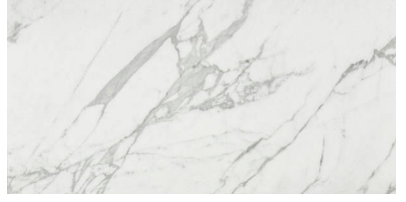

GRAMERCY

KITCHEN AND BATH

PRODUCT

MILANO STATUARIO HONED 12X24

Tile | 12"x24" | Glazed Porcelain

GRAPHIC VARIETY

TECHNICAL DATA

CODE: QULX-MI-2H
NAME: Milano Statuario Honed 12X24
SERIES: Luxury
SIZE: 12"x24"
FINISH: Matt
LOOK: Marble Look
EDGE: Rectified
FAMILY: Tile
FROST RESISTANCE: Yes
PEI: 4
STYLE: Contemporary
SUITABLE FOR: Indoor, Shower
TYPOLOGY: Glazed Porcelain
TYPE OF PIECE: Field Tile
USE: Floor and Wall