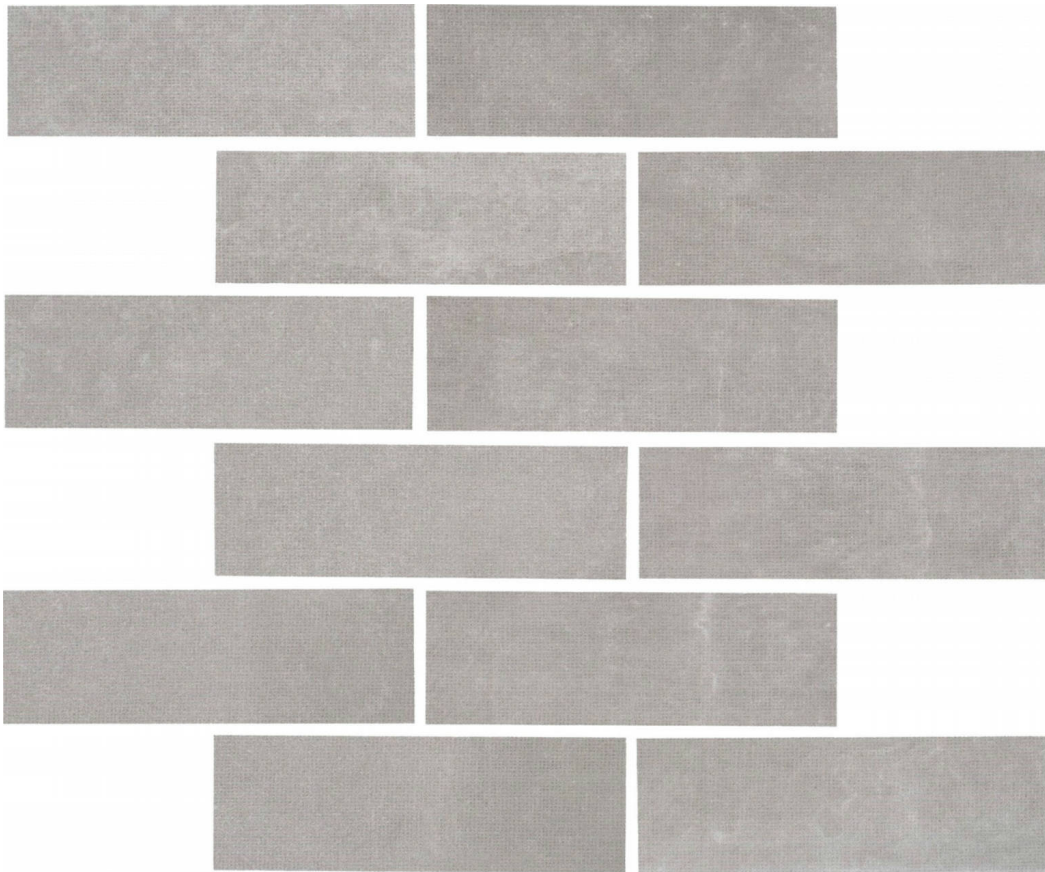

### BROADWAY SILVER 2X6 MOSAIC

---

Tile | 12"x15" | Porcelain

**GRAPHIC VARIETY**

**TECHNICAL DATA**

CODE: QUUR-BR-M2  
NAME: Broadway Silver 2X6 Mosaic  
SERIES: Urban  
SIZE: 12"x15"  
FINISH: Matt  
LOOK: Concrete  
FAMILY: Tile  
FROST RESISTANCE: Yes  
MOSAIC CHIP SIZE: 2"x6"  
STYLE: Contemporary  
SUITABLE FOR: Indoor  
TYPOLOGY: Porcelain  
TYPE OF PIECE: Mosaic  
USE: Floor and Wall