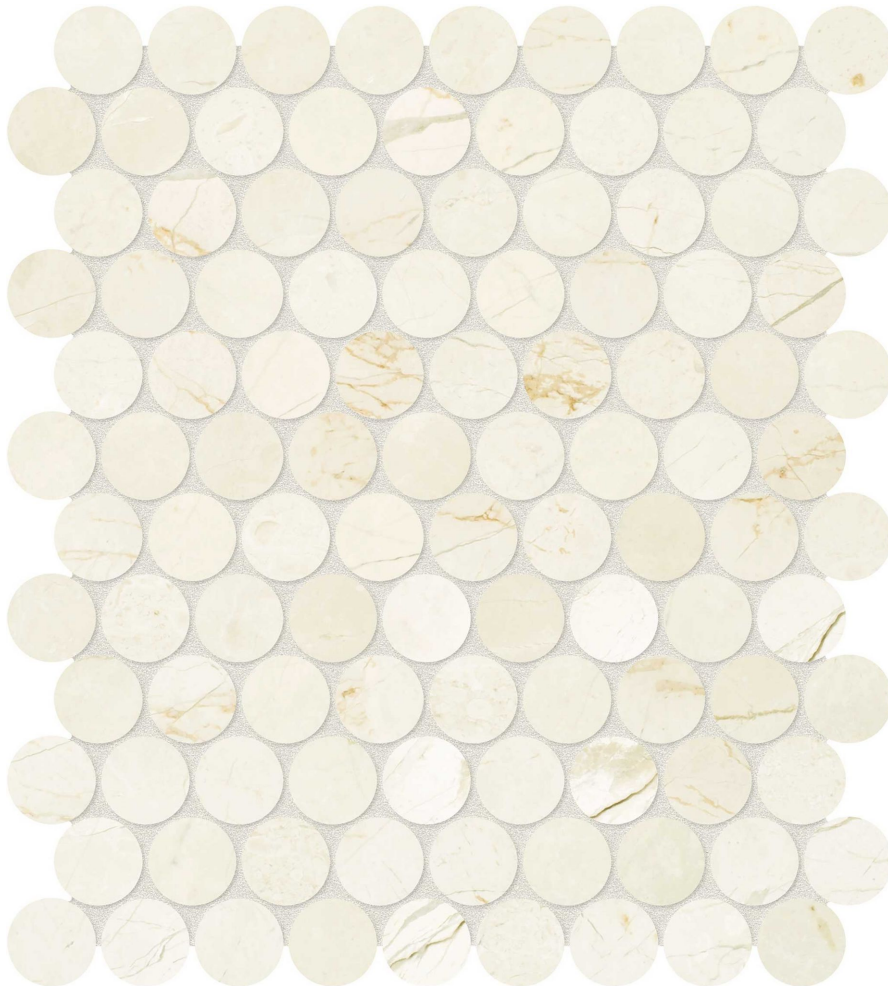

GRAMERCY

KITCHEN AND BATH

PRODUCT

AVORIO CREMA 1.25 PENNY ROUND MOSAIC

Stone | 10"x14" | Marble

TECHNICAL DATA

CODE: AS5001-02610

NAME: Avorio Crema 1.25 Penny Round Mosaic

SERIES: Avorio Crema

SIZE: 10"x14"

FINISH: Honed

FAMILY: Stone

MOSAIC CHIP SIZE: 1.25"x1.25"

SUITABLE FOR: Indoor|Shower

TPOLOGY: Marble

TYPE OF PIECE: Mosaic