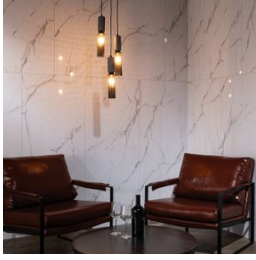

GRAMERCY

KITCHEN AND BATH

SERIES

OLYMPUS GLOSS WALL

Stone Look | | SPC

PRODUCTS

Olympus Gloss Wall Panel
48x120
48"x120" | SPC

Olympus Gloss Wall Panel 24x48
24"x48" | SPC

Olympus Gloss Shower Bench 26x18.63x3
26"x18.63"x3" | SPC

Olympus Gloss Shower Shelf
14.56x7.12x2
14.5"x12"x2" | SPC

ROOM SCENES

Size	Product type	BOX			PALLET		
		pcs	sqft	lb	boxes	sqft	lb
48"x120"	Panel	1					
24"x48"							
26"x18.63"x3"							
14.5"x12"x2"							