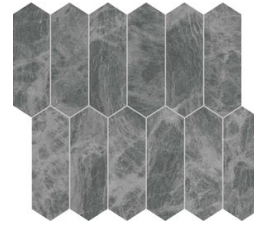

GRAMERCY

KITCHEN AND BATH

SERIES

GEMMA MYSTIQUE

|| Marble

PRODUCTS

Gemma Mystique 18x36
18"x36" | Marble

Gemma Mystique 12x24
12"x24" | Marble

Gemma Mystique 2x6 Picket Mosaic
10.5"x12" | Marble

Gemma Mystique 1.25x12 Deco-Bar
1.25"x12" | Marble

Gemma Mystique .5x12 Deco-Bar
0.5"x12" | Marble

Gemma Mystique 3x12
3"x12" | Marble

Gemma Mystique 2 Hexagon Mosaic
12"x12" | Marble

ROOM SCENES

Size	Product type	BOX			PALLET		
		pcs	sqft	lb	boxes	sqft	lb
18"x36"	Field Tile	2	9.04	58.93		325.44	
12"x24"	Field Tile	4	7.97	52.492		382.56	
10.5"x12"	Mosaic	5	4.41	22.31		44.1	
1.25"x12"	Trim	5	4.41	22.82		44.1	
0.5"x12"	Trim	50		17.4			
3"x12"	Field Tile	30	7.43	42.6		378.93	
12"x12"	Mosaic	5	4.95	26.345		49.5	