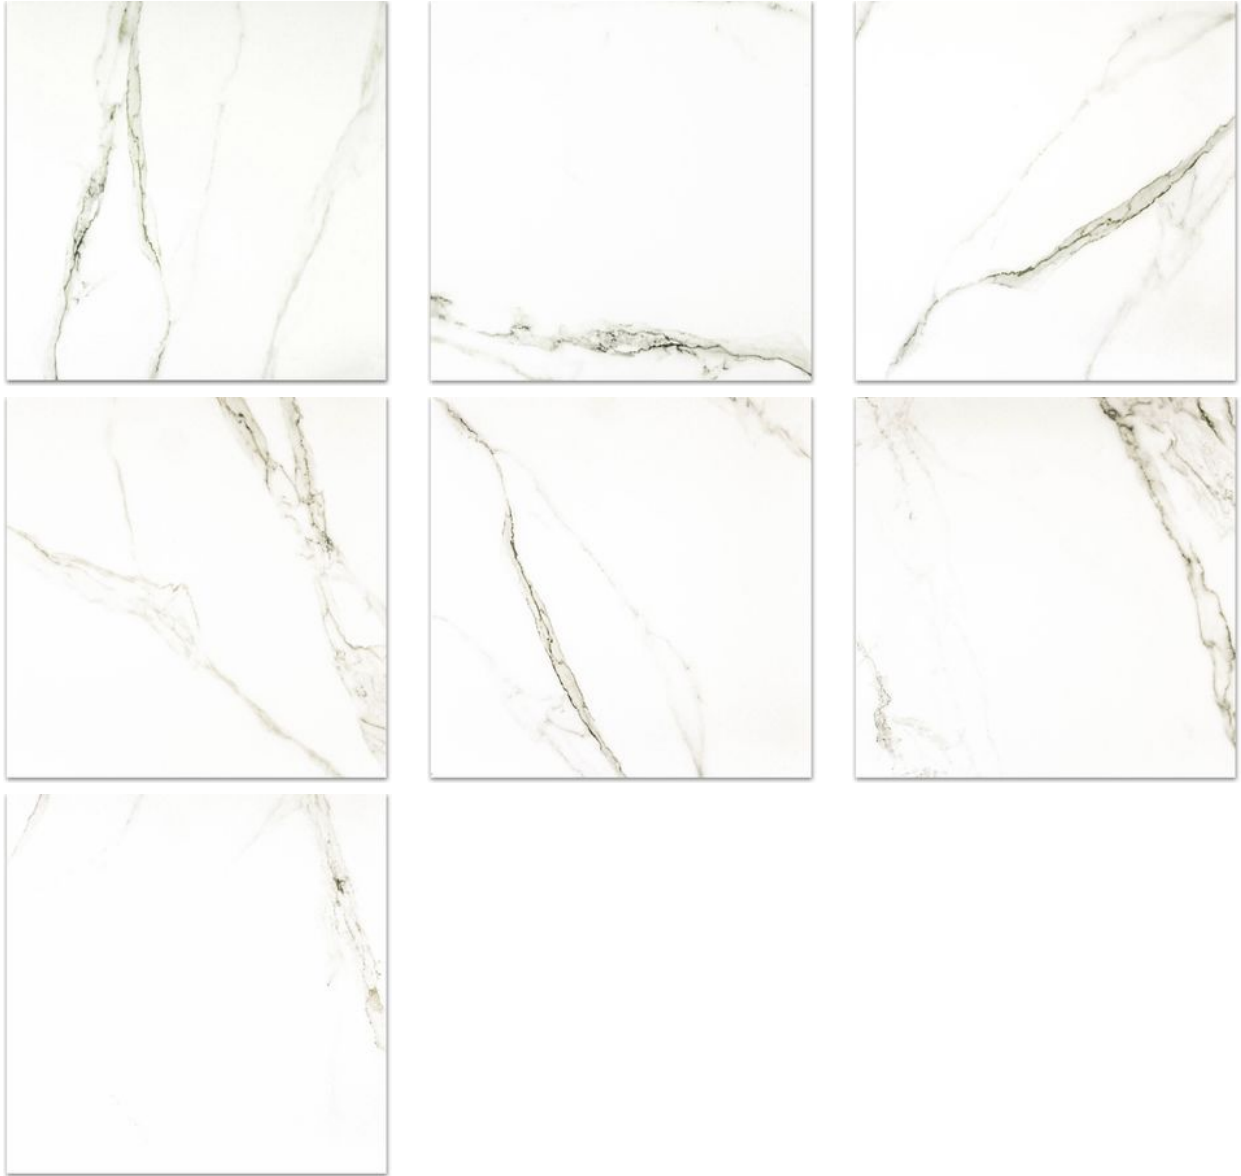

# GRAMERCY

KITCHEN AND BATH

---

**PRODUCT**  
**MATTE ADORATION 24X24**

---

Tile | 24"x24" | Porcelain

**GRAPHIC VARIETY**

**TECHNICAL DATA**

CODE: QUAD-AD-3N  
NAME: Matte Adoration 24X24  
SERIES: Ardor  
SIZE: 24"x24"  
FINISH: Matt  
LOOK: Marble Look  
EDGE: Rectified  
FAMILY: Tile  
FROST RESISTANCE: Yes  
STYLE: Contemporary  
SUITABLE FOR: Indoor  
TYPOLOGY: Porcelain  
TYPE OF PIECE: Field Tile  
USE: Floor and Wall