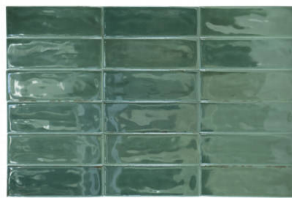

**Barcelona 0.39X9" Olive Trim**  
0.39"x9" | Ceramic

**Barcelona 0.39X9" Sky Trim**  
0.39"x9" | Ceramic

**Barcelona 0.39X9" White Trim**  
0.39"x9" | Ceramic

**Barcelona 2x6" Blue**  
2"x6" | Porcelain

**Barcelona 2x6" Green**  
2"x6" | Porcelain

**Barcelona 2x6" Greige**  
2"x6" | Porcelain

**Barcelona 2x6" Olive**  
2"x6" | Porcelain

**Barcelona 2x6" Sky**  
2"x6" | Porcelain

**Barcelona 2x6" White**  
2"x6" | Porcelain