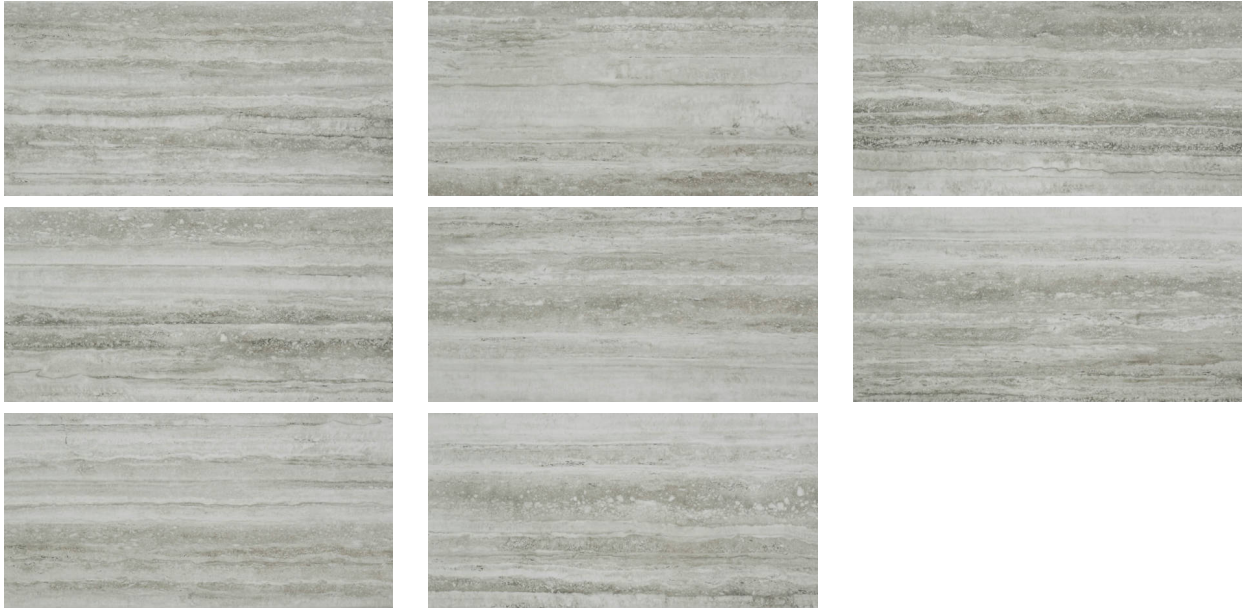

GRAMERCY

KITCHEN AND BATH

PRODUCT

TREISTE TRAVERTINI HONED 12X24

Tile | 12"x24" | Glazed Porcelain

GRAPHIC VARIETY

TECHNICAL DATA

CODE: QULX-TR-2H
NAME: Treiste Travertini Honed 12X24
SERIES: Luxury
SIZE: 12"x24"
FINISH: Matt
LOOK: Marble Look
EDGE: Rectified
FAMILY: Tile
FROST RESISTANCE: Yes
PEI: 4
STYLE: Contemporary
SUITABLE FOR: Indoor, Shower
TYPOLOGY: Glazed Porcelain
TYPE OF PIECE: Field Tile
USE: Floor and Wall