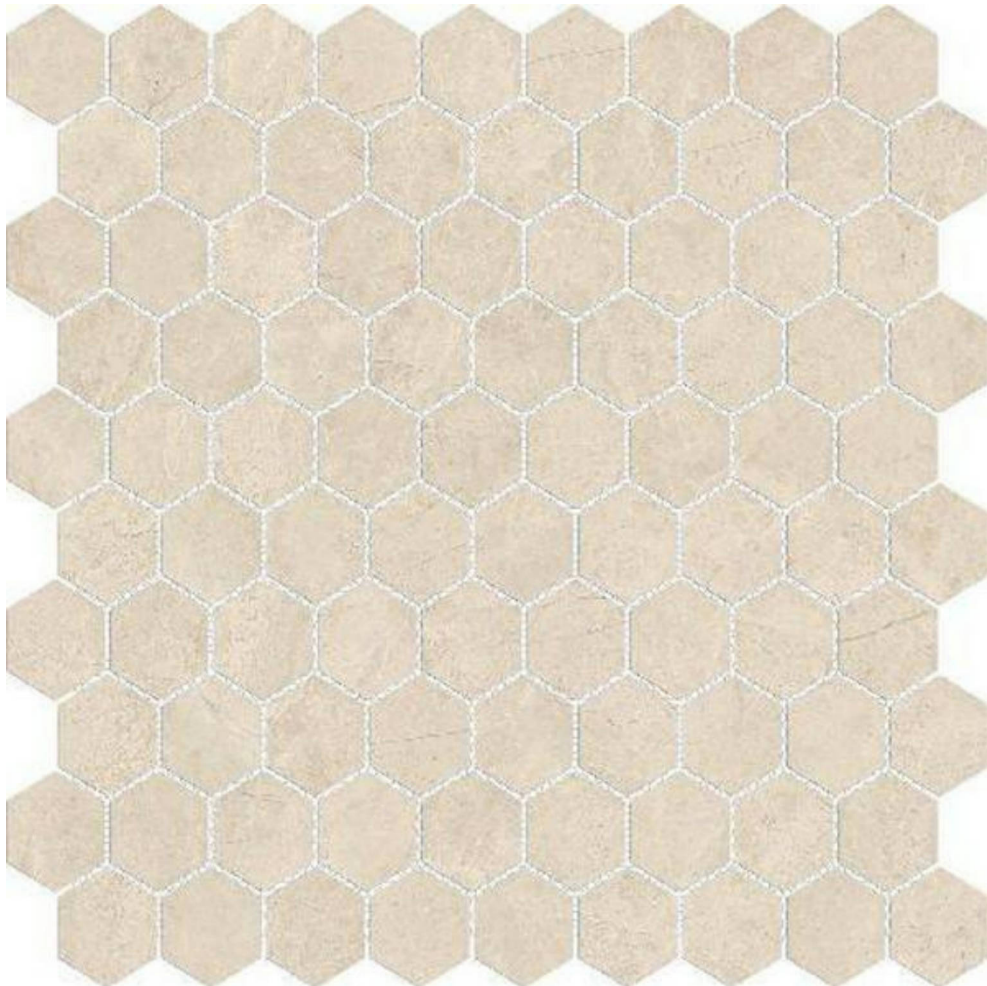

### POLISHED 1\'' AFFECTION HEX MOSAIC

---

Tile | 12"x12" | Porcelain

**TECHNICAL DATA**

CODE: QUAD-AF-M2PN  
NAME: Polished 1" Affection Hex Mosaic  
SERIES: Ardor  
SIZE: 12"x12"  
FINISH: Polished  
LOOK: Marble Look  
EDGE: Rectified  
FAMILY: Tile  
FROST RESISTANCE: Yes  
MOSAIC CHIP SIZE: 1"  
STYLE: Contemporary  
SUITABLE FOR: Backsplash|Indoor  
TYPOLOGY: Porcelain  
TYPE OF PIECE: Mosaic  
USE: Floor and Wall