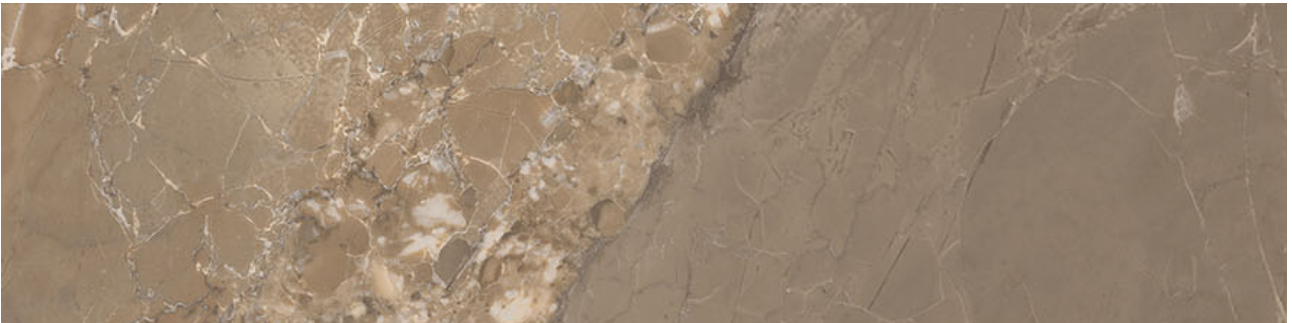

GRAMERCY

KITCHEN AND BATH

PRODUCT

DYNASTY TAUPE 3X12 BULLNOSE

Tile | 3"x12" | Porcelain

GRAPHIC VARIETY

TECHNICAL DATA

CODE: QUDY-TA-SB
NAME: Dynasty Taupe 3X12 Bullnose
SERIES: Dynasty
SIZE: 3"x12"
FINISH: Matt
LOOK: Marble Look
BREAKING STRENGTH (APH): min. 35 N/mm²
CHEMICAL RESISTANCE (APH): Not Affected
FAMILY: Tile
FROST RESISTANCE: Yes
PEI: 4
SHADE VARIATION: V4
STAIN RESISTANCE (APH): Not Affected
STYLE: Traditional
SUITABLE FOR: Indoor, Outdoor, Pool, Backsplash, Shower
TYPOLOGY: Porcelain
THICKNESS (APH): 8.5 Mm
TYPE OF PIECE: Bullnose
USE: Floor and Wall