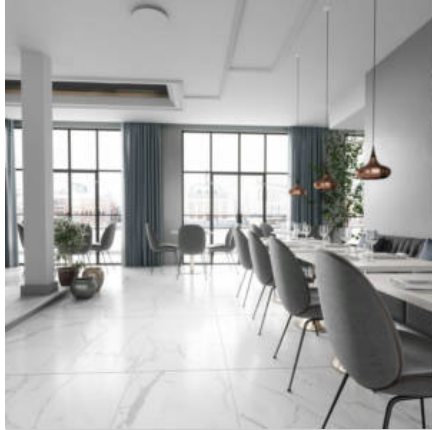

GRAMERCY

KITCHEN AND BATH

PRODUCT

STATUARIO VENEZIA POLISHED 12X24

Tile | 12"x24" | Glazed Porcelain

GRAPHIC VARIETY

ROOM SCENES

TECHNICAL DATA

CODE: QULX-ST-2PN
NAME: Statuario Venezia Polished 12X24
SERIES: Luxury
SIZE: 12"x24"
FINISH: Polished
LOOK: Marble Look
EDGE: Rectified
FAMILY: Tile
FROST RESISTANCE: Yes
PEI: 4
STYLE: Contemporary
SUITABLE FOR: Backsplash|Indoor|Shower
TYPOLOGY: Glazed Porcelain
TYPE OF PIECE: Field Tile
USE: Floor and Wall