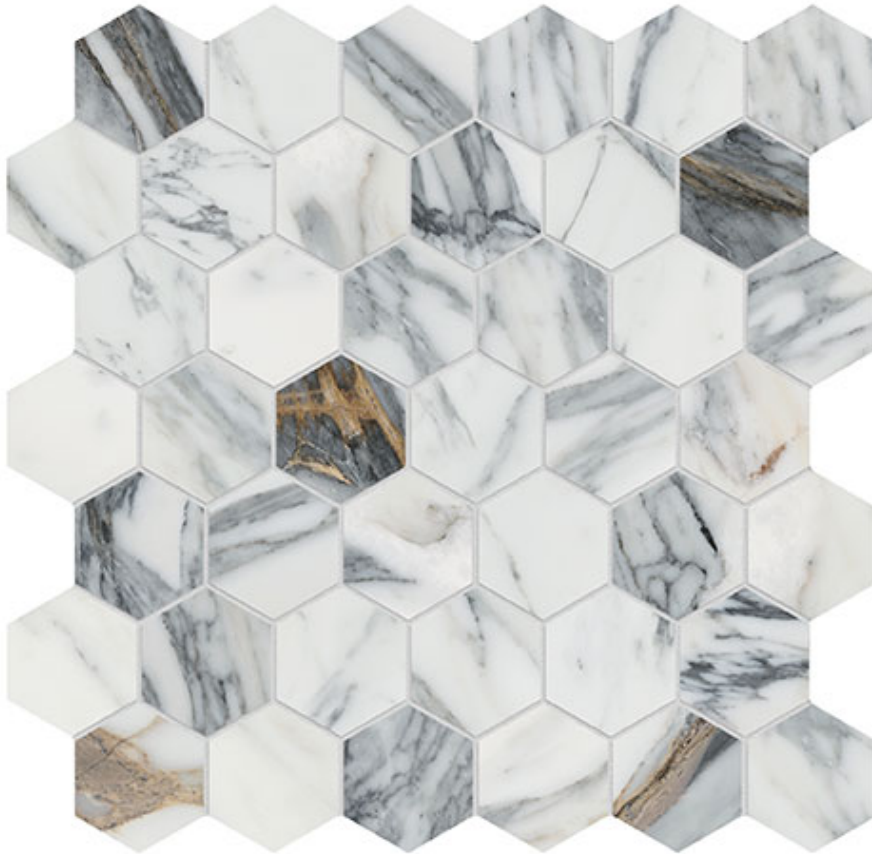

GRAMERCY

KITCHEN AND BATH

PRODUCT

ROYAL STONEWORKS 2\ " REGAL WHITE VEIN HEX

Tile | 12"x12" | Porcelain

TECHNICAL DATA

CODE: QUSW-RW-HX
NAME: Royal Stoneworks 2" Regal White Vein Hex
SERIES: Royal Stoneworks
SIZE: 12"x12"
FINISH: Honed
LOOK: Stone Look
FAMILY: Tile
MOSAIC CHIP SIZE: 2"x2"
SHADE VARIATION: V3
STYLE: Contemporary
SUITABLE FOR: Indoor|Shower
TYPOLOGY: Porcelain
TYPE OF PIECE: Mosaic
USE: Floor and Wall