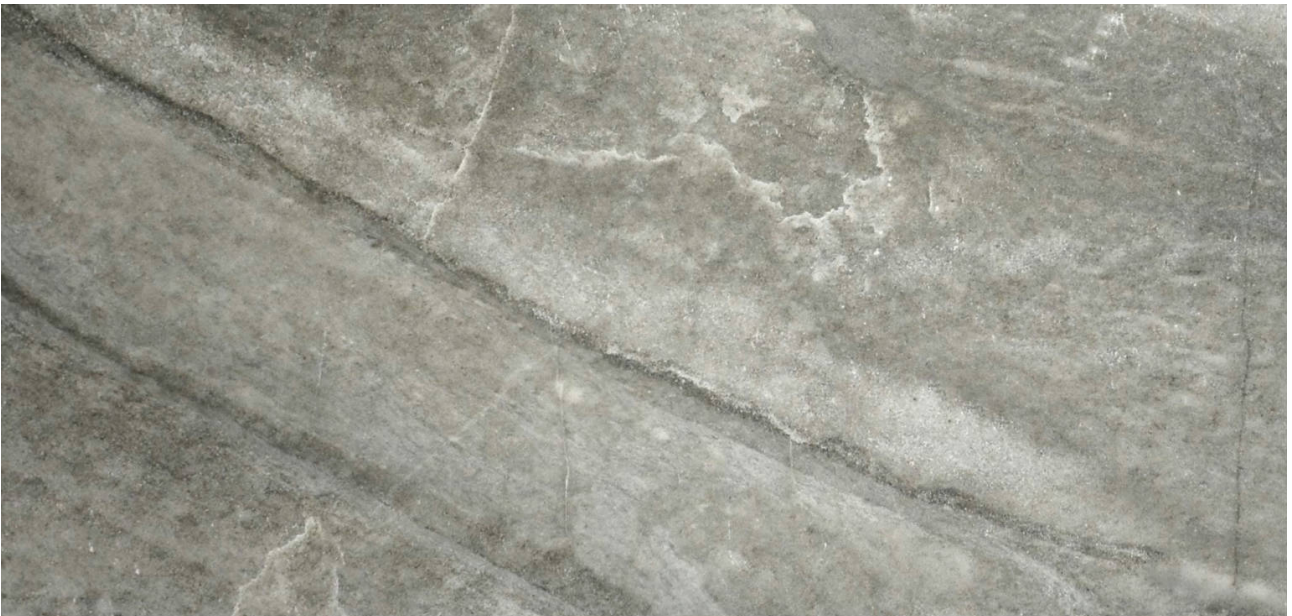

GRAMERCY

KITCHEN AND BATH

PRODUCT
12X24 MICA

Tile | 12"x24" | Porcelain