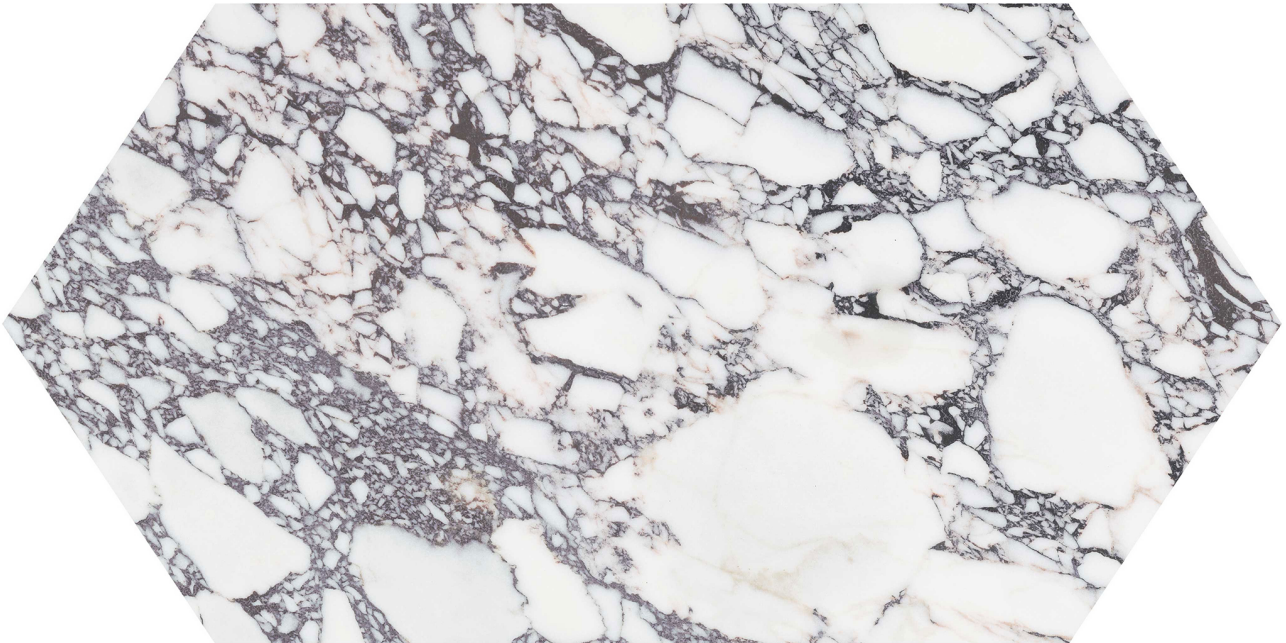

### VIOLA ROCCIA 24 PICKET

---

Stone | 12"x20" | Marble

**TECHNICAL DATA**

CODE: AS5000-05660  
NAME: Viola Roccia 24 Picket  
SERIES: Viola Roccia  
SIZE: 12"x20"  
FINISH: Honed  
EDGE: Straight Edge  
FAMILY: Stone  
SUITABLE FOR: Indoor|Shower  
TYPOLOGY: Marble  
TYPE OF PIECE: Field Tile  
USE: Floor and Wall