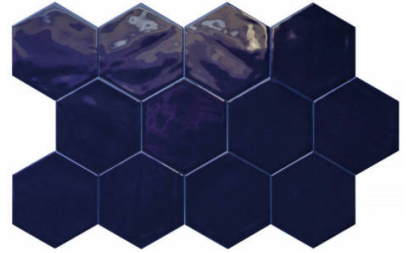

## RONDA

---

Hand-crafted | | Porcelain

PRODUCTS

**Ronda 5.5X6.3" Aqua Hexagon**  
5.5"x6.3" | Porcelain

**Ronda 5.5X6.3" Blue Hexagon**  
5.5"x6.3" | Porcelain

**Ronda 5.5X6.3" Cobalt Hexagon**  
5.5"x6.3" | Porcelain

**Ronda 5.5X6.3" Green Hexagon**  
5.5"x6.3" | Porcelain

**Ronda 5.5X6.3" Mint Hexagon**  
5.5"x6.3" | Porcelain

**Ronda 5.5X6.3" Navy Blue Hexagon**  
5.5"x6.3" | Porcelain

**Ronda 5.5X6.3" Pearl Hexagon**  
5.5"x6.3" | Porcelain