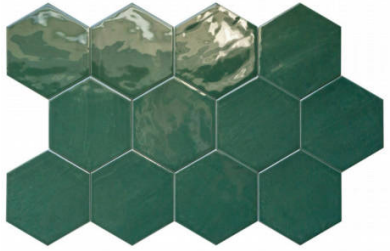

## RONDA

---

Hand-crafted | | Porcelain

PRODUCTS

**Ronda 5.5X6.3" Aqua Hexagon**  
5.5"x6.3" | Porcelain

**Ronda 5.5X6.3" Blue Hexagon**  
5.5"x6.3" | Porcelain

**Ronda 5.5X6.3" Cobalt Hexagon**  
5.5"x6.3" | Porcelain

**Ronda 5.5X6.3" Green Hexagon**  
5.5"x6.3" | Porcelain

**Ronda 5.5X6.3" Mint Hexagon**  
5.5"x6.3" | Porcelain

**Ronda 5.5X6.3" Navy Blue Hexagon**  
5.5"x6.3" | Porcelain

**Ronda 5.5X6.3" Pearl Hexagon**  
5.5"x6.3" | Porcelain