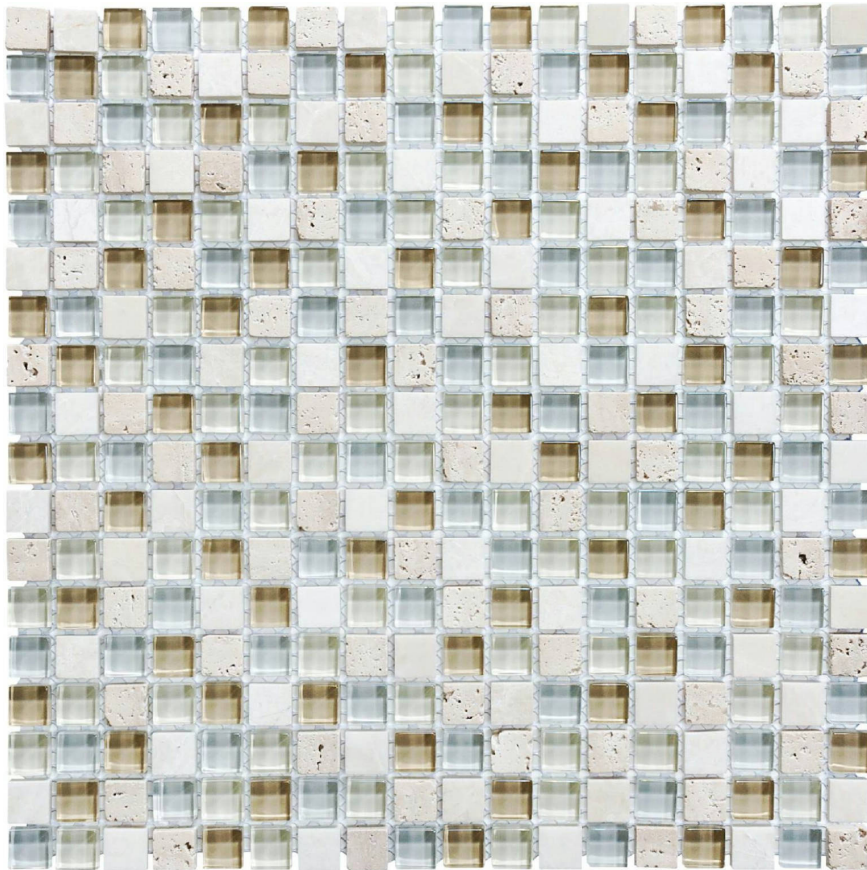

GRAMERCY

KITCHEN AND BATH

PRODUCT

5/8X5/8 SPA MOSAIC

Mosaic and Decorative Tile | 12"x12" | Mixed Materials

TECHNICAL DATA

CODE: AC35-001
NAME: 5/8X5/8 Spa Mosaic
SERIES: Bliss
SIZE: 12"x12"
FINISH: Matt
LOOK: Multi-Look Mosaics
FAMILY: Mosaic and Decorative Tile
SUITABLE FOR: Indoor
TYPOLOGY: Mixed Materials
TYPE OF PIECE: Mosaic
USE: Floor and Wall
NOTES: Number Of Rows Per Sheet = 18