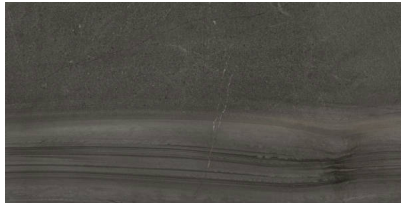

GRAMERCY

KITCHEN AND BATH

SERIES

RHYTHM

Marble Look | | Porcelain

PRODUCTS

24x48 Country Taupe
24"x48" | Porcelain

24x48 Rock Dark
24"x48" | Porcelain

24x48 Studio Bianco
24"x48" | Porcelain

24x48 Symphony Gray
24"x48" | Porcelain

12x24 Country Taupe
12"x24" | Porcelain

12x24 Rock Dark
12"x24" | Porcelain

12x24 Studio Bianco
12"x24" | Porcelain

12x24 Symphony Gray
12"x24" | Porcelain