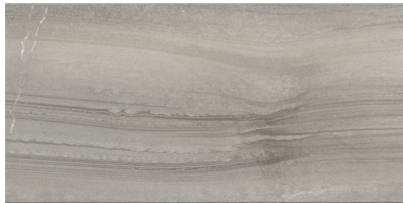

GRAMERCY

KITCHEN AND BATH

SERIES

RHYTHM

Marble Look | | Porcelain

PRODUCTS

24x48 Country Taupe
24"x48" | Porcelain

24x48 Rock Dark
24"x48" | Porcelain

24x48 Studio Bianco
24"x48" | Porcelain

24x48 Symphony Gray
24"x48" | Porcelain

12x24 Country Taupe
12"x24" | Porcelain

12x24 Rock Dark
12"x24" | Porcelain

12x24 Studio Bianco
12"x24" | Porcelain

12x24 Symphony Gray
12"x24" | Porcelain