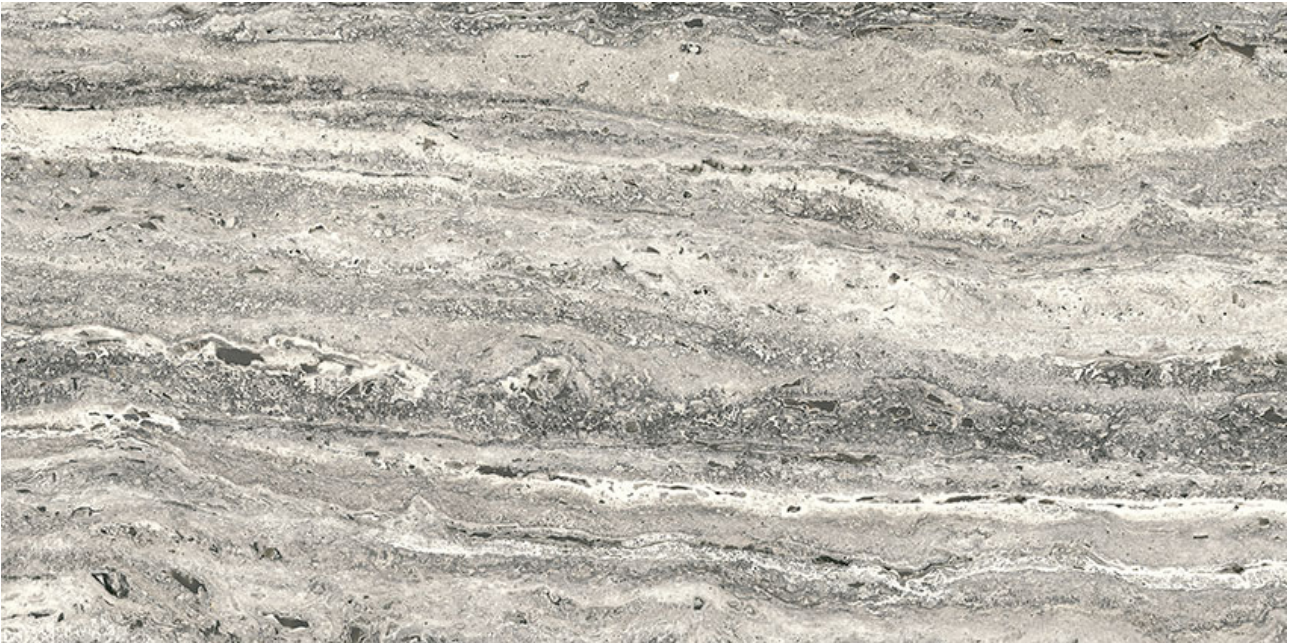

### ROYAL STONWORKS 12X24 REGAL GREY VEIN ORG

---

Tile | 12"x24" | Porcelain

**TECHNICAL DATA**

CODE: QUSW-RG-50  
NAME: Royal Stoneworks 12X24 Regal Grey Vein Org  
SERIES: Royal Stoneworks  
SIZE: 12"x24"  
FINISH: Matt  
LOOK: Stone Look  
EDGE: Rectified  
FAMILY: Tile  
FROST RESISTANCE: Yes  
STYLE: Contemporary  
SUITABLE FOR: Indoor|Shower  
TYPOLOGY: Porcelain  
TYPE OF PIECE: Field Tile  
USE: Floor and Wall