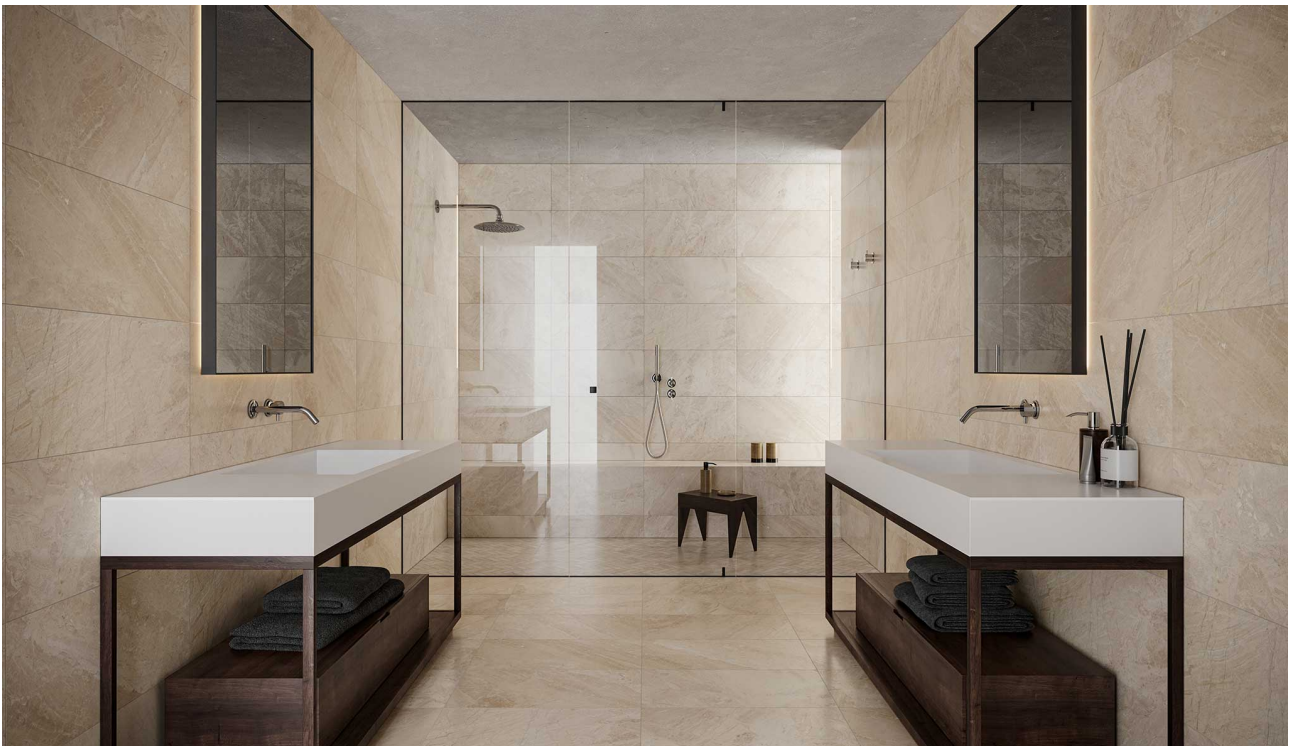

GRAMERCY

KITCHEN AND BATH

SERIES

IMPERO REALE

|| Marble

PRODUCTS

Impero Reale 12x24 Honed
12"x24" | Marble

Impero Reale 12x24 Honed Curva
12"x24" | Marble