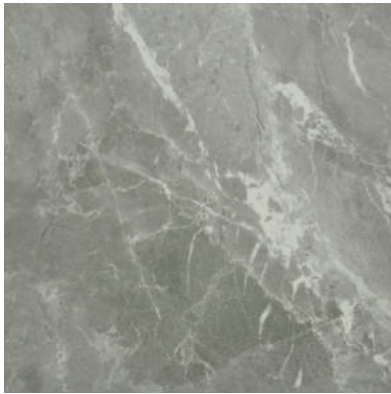

### 13X13 CARBON

---

Tile | 13"x13" | Glazed Porcelain

**GRAPHIC VARIETY**

**TECHNICAL DATA**

CODE: AC65-013  
NAME: 13X13 Carbon  
SERIES: Regency  
SIZE: 13"x13"  
FINISH: Matt  
LOOK: Marble Look  
FAMILY: Tile  
FROST RESISTANCE: Yes  
PEI: 4  
STYLE: Classic  
SUITABLE FOR: Indoor|Shower  
TYPOLOGY: Glazed Porcelain  
TYPE OF PIECE: Field Tile  
USE: Floor and Wall