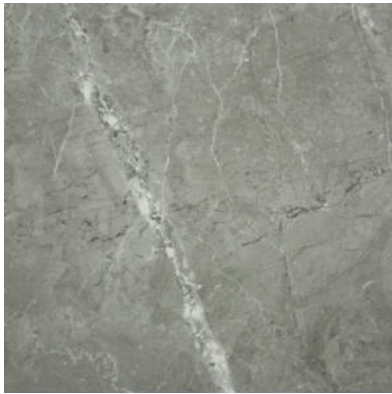

### 13X13 CARBON

---

Tile | 13"x13" | Glazed Porcelain

**GRAPHIC VARIETY**

**TECHNICAL DATA**

CODE: AC65-013  
NAME: 13X13 Carbon  
SERIES: Regency  
SIZE: 13"x13"  
FINISH: Matt  
LOOK: Marble Look  
FAMILY: Tile  
FROST RESISTANCE: Yes  
PEI: 4  
STYLE: Classic  
SUITABLE FOR: Indoor|Shower  
TYPOLOGY: Glazed Porcelain  
TYPE OF PIECE: Field Tile  
USE: Floor and Wall