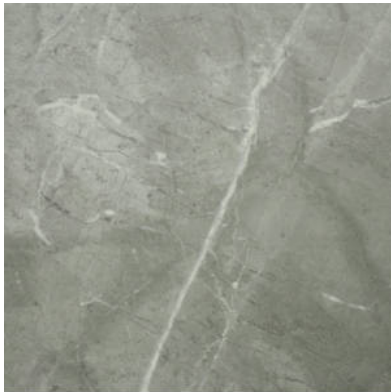

### 13X13 CARBON

---

Tile | 13"x13" | Glazed Porcelain

**GRAPHIC VARIETY**

**TECHNICAL DATA**

CODE: AC65-013  
NAME: 13X13 Carbon  
SERIES: Regency  
SIZE: 13"x13"  
FINISH: Matt  
LOOK: Marble Look  
FAMILY: Tile  
FROST RESISTANCE: Yes  
PEI: 4  
STYLE: Classic  
SUITABLE FOR: Indoor|Shower  
TYPOLOGY: Glazed Porcelain  
TYPE OF PIECE: Field Tile  
USE: Floor and Wall