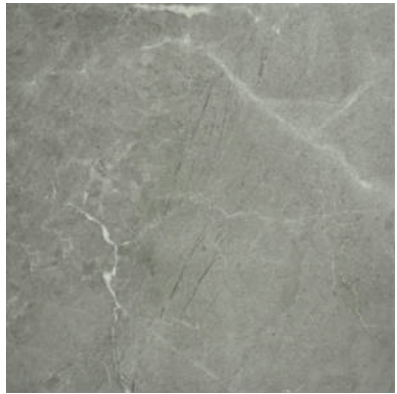

### 13X13 CARBON

---

Tile | 13"x13" | Glazed Porcelain

**GRAPHIC VARIETY**

**TECHNICAL DATA**

CODE: AC65-013  
NAME: 13X13 Carbon  
SERIES: Regency  
SIZE: 13"x13"  
FINISH: Matt  
LOOK: Marble Look  
FAMILY: Tile  
FROST RESISTANCE: Yes  
PEI: 4  
STYLE: Classic  
SUITABLE FOR: Indoor|Shower  
TYPOLOGY: Glazed Porcelain  
TYPE OF PIECE: Field Tile  
USE: Floor and Wall