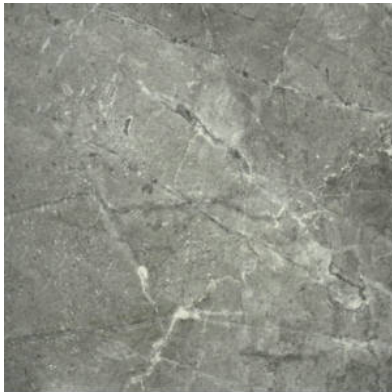

### 13X13 CARBON

---

Tile | 13"x13" | Glazed Porcelain

**GRAPHIC VARIETY**

**TECHNICAL DATA**

CODE: AC65-013  
NAME: 13X13 Carbon  
SERIES: Regency  
SIZE: 13"x13"  
FINISH: Matt  
LOOK: Marble Look  
FAMILY: Tile  
FROST RESISTANCE: Yes  
PEI: 4  
STYLE: Classic  
SUITABLE FOR: Indoor|Shower  
TYPOLOGY: Glazed Porcelain  
TYPE OF PIECE: Field Tile  
USE: Floor and Wall