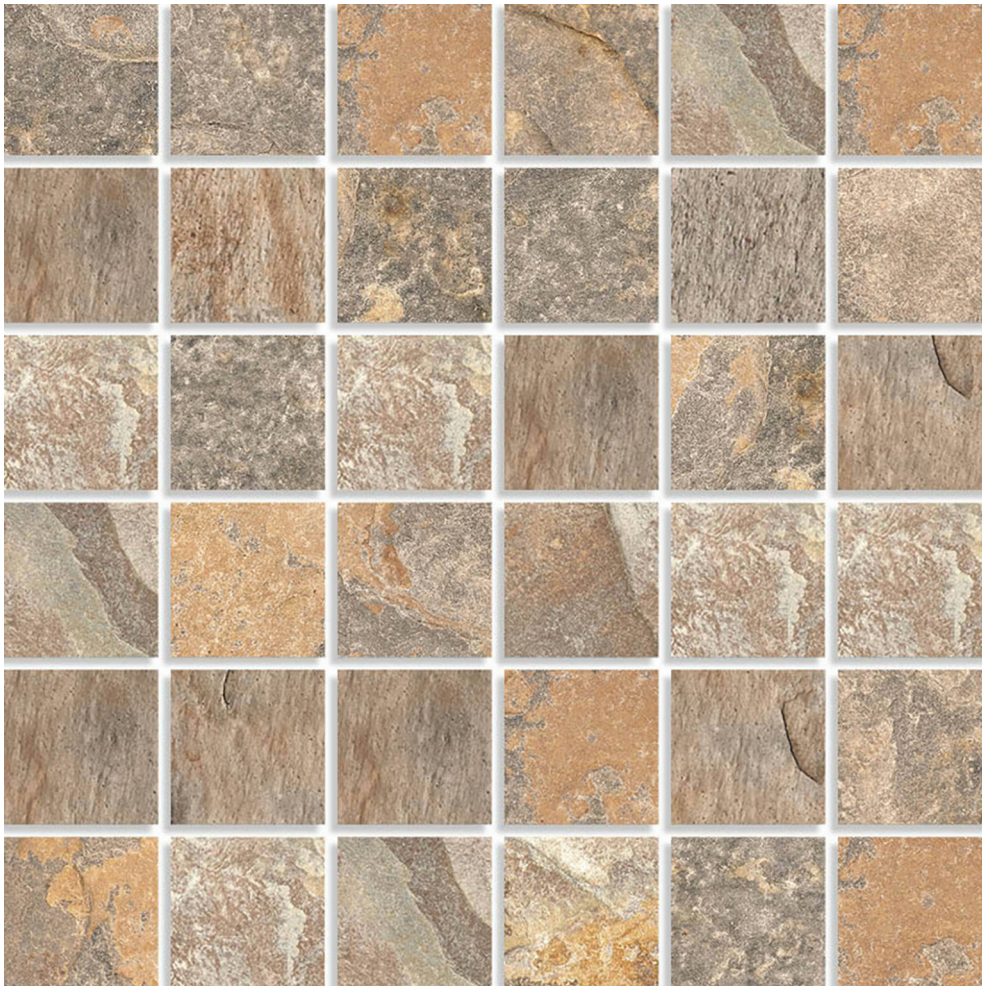

GRAMERCY

KITCHEN AND BATH

PRODUCT

ANNAPURNA BEIGE 2X2 MOSAIC

Tile | 12"x12" | Porcelain

GRAPHIC VARIETY

TECHNICAL DATA

CODE: QUNS-AN-M
NAME: Annapurna Beige 2X2 Mosaic
SERIES: Nepal Slate
SIZE: 12"x12"
FINISH: Matt
LOOK: Stone Look
FAMILY: Tile
FROST RESISTANCE: Yes
MOSAIC CHIP SIZE: 2"x2"
STYLE: Contemporary
SUITABLE FOR: Backsplash,Indoor,Shower
TYPOLOGY: Porcelain
TYPE OF PIECE: Mosaic
USE: Floor and Wall