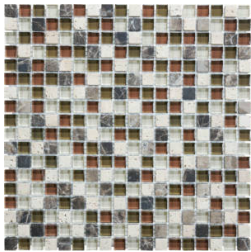

GRAMERCY

KITCHEN AND BATH

SERIES BLISS

Multi-Look Mosaics | | Mixed Materials

PRODUCTS

Linear Bamboo Mosaic
12"x14" | Mixed Materials

Linear Cabernet Mosaic
12"x14" | Mixed Materials

Linear Cappuccino Mosaic
12"x14" | Mixed Materials

Linear Creme Brulee Mosaic
12"x14" | Mixed Materials

Linear Iceland Mosaic
12"x14" | Mixed Materials

Linear Midnight Mosaic
12"x14" | Mixed Materials

Linear Spa Mosaic
12"x14" | Mixed Materials

Linear Waterfall Mosaic
12"x14" | Mixed Materials

5/8X5/8 Bamboo Mosaic
12"x12" | Mixed Materials

5/8X5/8 Cabernet Mosaic
12"x12" | Mixed Materials

5/8X5/8 Cappuccino Mosaic
12"x12" | Mixed Materials

5/8X5/8 Creme Brulee Mosaic
12"x12" | Mixed Materials