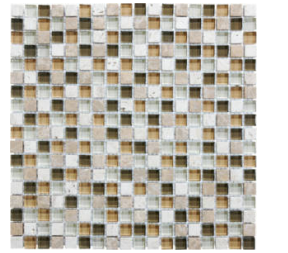

Linear Creme Brulee Mosaic
12"x14" | Mixed Materials

Linear Iceland Mosaic
12"x14" | Mixed Materials

Linear Midnight Mosaic
12"x14" | Mixed Materials

Linear Spa Mosaic
12"x14" | Mixed Materials

Linear Waterfall Mosaic
12"x14" | Mixed Materials

5/8X5/8 Bamboo Mosaic
12"x12" | Mixed Materials

5/8X5/8 Cabernet Mosaic
12"x12" | Mixed Materials

5/8X5/8 Cappuccino Mosaic
12"x12" | Mixed Materials

5/8X5/8 Creme Brulee Mosaic
12"x12" | Mixed Materials