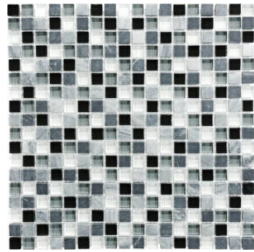

Linear Creme Brulee Mosaic
12"x14" | Mixed Materials

Linear Iceland Mosaic
12"x14" | Mixed Materials

Linear Midnight Mosaic
12"x14" | Mixed Materials

Linear Spa Mosaic
12"x14" | Mixed Materials

Linear Waterfall Mosaic
12"x14" | Mixed Materials

5/8X5/8 Bamboo Mosaic
12"x12" | Mixed Materials

5/8X5/8 Cabernet Mosaic
12"x12" | Mixed Materials

5/8X5/8 Cappuccino Mosaic
12"x12" | Mixed Materials

5/8X5/8 Creme Brulee Mosaic
12"x12" | Mixed Materials

5/8X5/8 Iceland Mosaic
12"x12" | Mixed Materials

5/8X5/8 Midnight Mosaic
12"x12" | Mixed Materials

5/8X5/8 Spa Mosaic
12"x12" | Mixed Materials

5/8X5/8 Waterfall Mosaic
12"x12" | Mixed Materials

ROOM SCENES