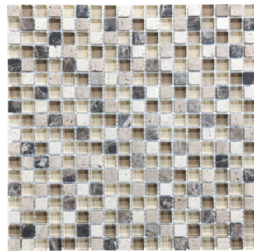

Linear Creme Brulee Mosaic
12"x14" | Mixed Materials

Linear Iceland Mosaic
12"x14" | Mixed Materials

Linear Midnight Mosaic
12"x14" | Mixed Materials

Linear Spa Mosaic
12"x14" | Mixed Materials

Linear Waterfall Mosaic
12"x14" | Mixed Materials

5/8X5/8 Bamboo Mosaic
12"x12" | Mixed Materials

5/8X5/8 Cabernet Mosaic
12"x12" | Mixed Materials

5/8X5/8 Cappuccino Mosaic
12"x12" | Mixed Materials

5/8X5/8 Creme Brulee Mosaic
12"x12" | Mixed Materials