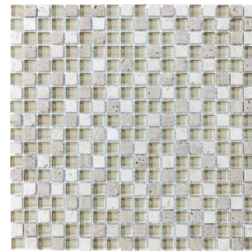

GRAMERCY

KITCHEN AND BATH

SERIES BLISS

Multi-Look Mosaics | | Mixed Materials

PRODUCTS

Linear Bamboo Mosaic
12"x14" | Mixed Materials

Linear Cabernet Mosaic
12"x14" | Mixed Materials

Linear Cappuccino Mosaic
12"x14" | Mixed Materials

Linear Creme Brulee Mosaic
12"x14" | Mixed Materials

Linear Iceland Mosaic
12"x14" | Mixed Materials

Linear Midnight Mosaic
12"x14" | Mixed Materials

Linear Spa Mosaic
12"x14" | Mixed Materials

Linear Waterfall Mosaic
12"x14" | Mixed Materials

5/8X5/8 Bamboo Mosaic
12"x12" | Mixed Materials

5/8X5/8 Cabernet Mosaic
12"x12" | Mixed Materials

5/8X5/8 Cappuccino Mosaic
12"x12" | Mixed Materials

5/8X5/8 Creme Brulee Mosaic
12"x12" | Mixed Materials