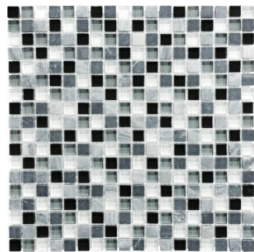

Linear Cappuccino Mosaic
12"x14" | Mixed Materials

Linear Creme Brulee Mosaic
12"x14" | Mixed Materials

Linear Iceland Mosaic
12"x14" | Mixed Materials

Linear Midnight Mosaic
12"x14" | Mixed Materials

Linear Spa Mosaic
12"x14" | Mixed Materials

Linear Waterfall Mosaic
12"x14" | Mixed Materials

5/8X5/8 Bamboo Mosaic
12"x12" | Mixed Materials

5/8X5/8 Cabernet Mosaic
12"x12" | Mixed Materials

5/8X5/8 Cappuccino Mosaic
12"x12" | Mixed Materials

5/8X5/8 Creme Brulee Mosaic
12"x12" | Mixed Materials

5/8X5/8 Iceland Mosaic
12"x12" | Mixed Materials

5/8X5/8 Midnight Mosaic
12"x12" | Mixed Materials

5/8X5/8 Spa Mosaic
12"x12" | Mixed Materials

5/8X5/8 Waterfall Mosaic
12"x12" | Mixed Materials

ROOM SCENES