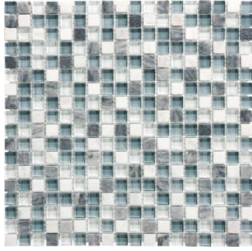

Linear Cappuccino Mosaic
12"x14" | Mixed Materials

Linear Creme Brulee Mosaic
12"x14" | Mixed Materials

Linear Iceland Mosaic
12"x14" | Mixed Materials

Linear Midnight Mosaic
12"x14" | Mixed Materials

Linear Spa Mosaic
12"x14" | Mixed Materials

Linear Waterfall Mosaic
12"x14" | Mixed Materials

5/8X5/8 Bamboo Mosaic
12"x12" | Mixed Materials

5/8X5/8 Cabernet Mosaic
12"x12" | Mixed Materials

5/8X5/8 Cappuccino Mosaic
12"x12" | Mixed Materials

5/8X5/8 Creme Brulee Mosaic
12"x12" | Mixed Materials

5/8X5/8 Iceland Mosaic
12"x12" | Mixed Materials

5/8X5/8 Midnight Mosaic
12"x12" | Mixed Materials

5/8X5/8 Spa Mosaic
12"x12" | Mixed Materials

5/8X5/8 Waterfall Mosaic
12"x12" | Mixed Materials

ROOM SCENES