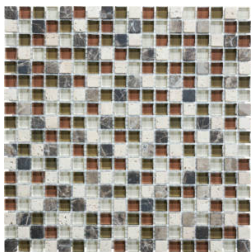

GRAMERCY

KITCHEN AND BATH

SERIES

GLASS STONE

Multi-Look Mosaics | | Mixed Materials

PRODUCTS

Linear Bamboo Mosaic
12"x14" | Mixed Materials

Linear Cabernet Mosaic
12"x14" | Mixed Materials

Linear Cappuccino Mosaic
12"x14" | Mixed Materials

Linear Creme Brulee Mosaic
12"x14" | Mixed Materials

Linear Iceland Mosaic
12"x14" | Mixed Materials

Linear Midnight Mosaic
12"x14" | Mixed Materials

Linear Spa Mosaic
12"x14" | Mixed Materials

Linear Waterfall Mosaic
12"x14" | Mixed Materials

5/8X5/8 Bamboo Mosaic
12"x12" | Mixed Materials

5/8X5/8 Cabernet Mosaic
12"x12" | Mixed Materials

5/8X5/8 Cappuccino Mosaic
12"x12" | Mixed Materials

5/8X5/8 Creme Brulee Mosaic
12"x12" | Mixed Materials