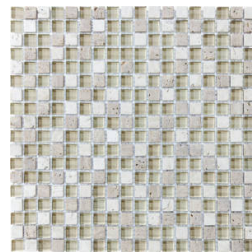

Linear Cappuccino Mosaic
12"x14" | Mixed Materials

Linear Creme Brulee Mosaic
12"x14" | Mixed Materials

Linear Iceland Mosaic
12"x14" | Mixed Materials

Linear Midnight Mosaic
12"x14" | Mixed Materials

Linear Spa Mosaic
12"x14" | Mixed Materials

Linear Waterfall Mosaic
12"x14" | Mixed Materials

5/8X5/8 Bamboo Mosaic
12"x12" | Mixed Materials

5/8X5/8 Cabernet Mosaic
12"x12" | Mixed Materials

5/8X5/8 Cappuccino Mosaic
12"x12" | Mixed Materials

5/8X5/8 Creme Brulee Mosaic
12"x12" | Mixed Materials

5/8X5/8 Iceland Mosaic
12"x12" | Mixed Materials

5/8X5/8 Midnight Mosaic
12"x12" | Mixed Materials

5/8X5/8 Spa Mosaic
12"x12" | Mixed Materials

5/8X5/8 Waterfall Mosaic
12"x12" | Mixed Materials

ROOM SCENES