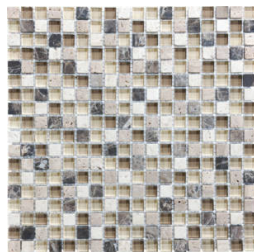

GRAMERCY

KITCHEN AND BATH

SERIES

GLASS STONE

Multi-Look Mosaics | | Mixed Materials

PRODUCTS

Linear Bamboo Mosaic
12"x14" | Mixed Materials

Linear Cabernet Mosaic
12"x14" | Mixed Materials

Linear Cappuccino Mosaic
12"x14" | Mixed Materials

Linear Creme Brulee Mosaic
12"x14" | Mixed Materials

Linear Iceland Mosaic
12"x14" | Mixed Materials

Linear Midnight Mosaic
12"x14" | Mixed Materials

Linear Spa Mosaic
12"x14" | Mixed Materials

Linear Waterfall Mosaic
12"x14" | Mixed Materials

5/8X5/8 Bamboo Mosaic
12"x12" | Mixed Materials

5/8X5/8 Cabernet Mosaic
12"x12" | Mixed Materials

5/8X5/8 Cappuccino Mosaic
12"x12" | Mixed Materials

5/8X5/8 Creme Brulee Mosaic
12"x12" | Mixed Materials