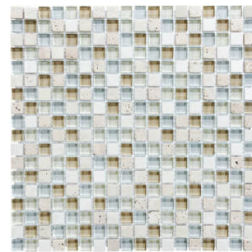

Linear Cappuccino Mosaic
12"x14" | Mixed Materials

Linear Creme Brulee Mosaic
12"x14" | Mixed Materials

Linear Iceland Mosaic
12"x14" | Mixed Materials

Linear Midnight Mosaic
12"x14" | Mixed Materials

Linear Spa Mosaic
12"x14" | Mixed Materials

Linear Waterfall Mosaic
12"x14" | Mixed Materials

5/8X5/8 Bamboo Mosaic
12"x12" | Mixed Materials

5/8X5/8 Cabernet Mosaic
12"x12" | Mixed Materials

5/8X5/8 Cappuccino Mosaic
12"x12" | Mixed Materials

5/8X5/8 Creme Brulee Mosaic
12"x12" | Mixed Materials

5/8X5/8 Iceland Mosaic
12"x12" | Mixed Materials

5/8X5/8 Midnight Mosaic
12"x12" | Mixed Materials

5/8X5/8 Spa Mosaic
12"x12" | Mixed Materials

5/8X5/8 Waterfall Mosaic
12"x12" | Mixed Materials

ROOM SCENES