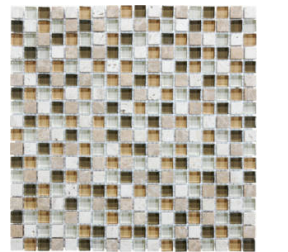

GRAMERCY

KITCHEN AND BATH

SERIES

GLASS STONE

Multi-Look Mosaics | | Mixed Materials

PRODUCTS

Linear Bamboo Mosaic
12"x14" | Mixed Materials

Linear Cabernet Mosaic
12"x14" | Mixed Materials

Linear Cappuccino Mosaic
12"x14" | Mixed Materials

Linear Creme Brulee Mosaic
12"x14" | Mixed Materials

Linear Iceland Mosaic
12"x14" | Mixed Materials

Linear Midnight Mosaic
12"x14" | Mixed Materials

Linear Spa Mosaic
12"x14" | Mixed Materials

Linear Waterfall Mosaic
12"x14" | Mixed Materials

5/8X5/8 Bamboo Mosaic
12"x12" | Mixed Materials

5/8X5/8 Cabernet Mosaic
12"x12" | Mixed Materials

5/8X5/8 Cappuccino Mosaic
12"x12" | Mixed Materials

5/8X5/8 Creme Brulee Mosaic
12"x12" | Mixed Materials