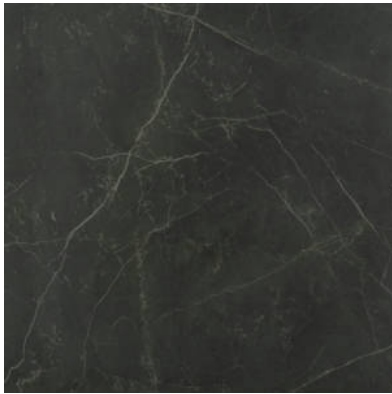

GRAMERCY

KITCHEN AND BATH

PRODUCT

TIVOLI NERO POLISHED 24X24

Tile | 24"x24" | Glazed Porcelain

GRAPHIC VARIETY

TECHNICAL DATA

CODE: QULX-TI-3PN
NAME: Tivoli Nero Polished 24X24
SERIES: Luxury
SIZE: 24"x24"
FINISH: Polished
LOOK: Marble Look
EDGE: Rectified
FAMILY: Tile
FROST RESISTANCE: Yes
PEI: 4
STYLE: Contemporary
SUITABLE FOR: Indoor|Shower
TYPOLOGY: Glazed Porcelain
TYPE OF PIECE: Field Tile
USE: Floor and Wall