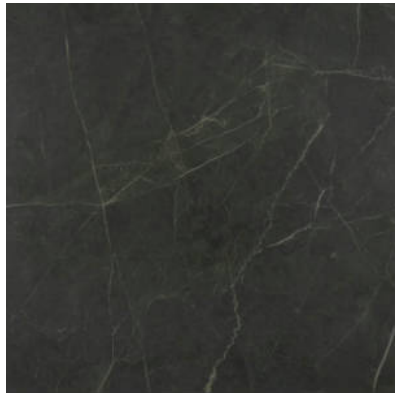

GRAMERCY

KITCHEN AND BATH

PRODUCT

TIVOLI NERO POLISHED 24X24

Tile | 24"x24" | Glazed Porcelain

GRAPHIC VARIETY

TECHNICAL DATA

CODE: QULX-TI-3PN
NAME: Tivoli Nero Polished 24X24
SERIES: Luxury
SIZE: 24"x24"
FINISH: Polished
LOOK: Marble Look
EDGE: Rectified
FAMILY: Tile
FROST RESISTANCE: Yes
PEI: 4
STYLE: Contemporary
SUITABLE FOR: Indoor|Shower
TYPOLOGY: Glazed Porcelain
TYPE OF PIECE: Field Tile
USE: Floor and Wall