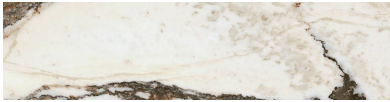

GRAMERCY

KITCHEN AND BATH

PRODUCT

3X12 BULLNOSE MATT REVERE RED

Tile | 3"x12" | Porcelain

GRAPHIC VARIETY

TECHNICAL DATA

CODE: QUMY-RE-SBM

NAME: 3X12 Bullnose Matt Revere Red

SERIES: Mystique

SIZE: 3"x12"

FINISH: Gloss

LOOK: Marble Look

EDGE: Rectified

FAMILY: Tile

FROST RESISTANCE: Yes

PEI: 4

SHADE VARIATION: V4

STYLE: Contemporary

SUITABLE FOR: Indoor, Shower

TPOLOGY: Porcelain

TYPE OF PIECE: Bullnose

USE: Floor and Wall

NOTES: •MADE IN THE USA •Products containing as much as 45% recycled content. • Post-consumer recycled content levels as much as 3%. • Zero industrial wastewater discharge. • A 99% internal process recycling rate. • Local sourcing of >95% raw materials (within 500-mile radius of factory) resulting in low transportation related carbon emissions.