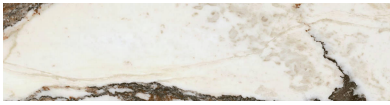

GRAMERCY

KITCHEN AND BATH

PRODUCT

3X12 BULLNOSE MATT REVERE RED

Tile | 3"x12" | Porcelain

GRAPHIC VARIETY

TECHNICAL DATA

CODE: QUMY-RE-SBM

NAME: 3X12 Bullnose Matt Revere Red

SERIES: Mystique

SIZE: 3"x12"

FINISH: Gloss

LOOK: Marble Look

EDGE: Rectified

FAMILY: Tile

FROST RESISTANCE: Yes

PEI: 4

SHADE VARIATION: V4

STYLE: Contemporary

SUITABLE FOR: Indoor, Shower

TPOLOGY: Porcelain

TYPE OF PIECE: Bullnose

USE: Floor and Wall

NOTES: •MADE IN THE USA •Products containing as much as 45% recycled content. • Post-consumer recycled content levels as much as 3%. • Zero industrial wastewater discharge. • A 99% internal process recycling rate. • Local sourcing of >95% raw materials (within 500-mile radius of factory) resulting in low transportation related carbon emissions.