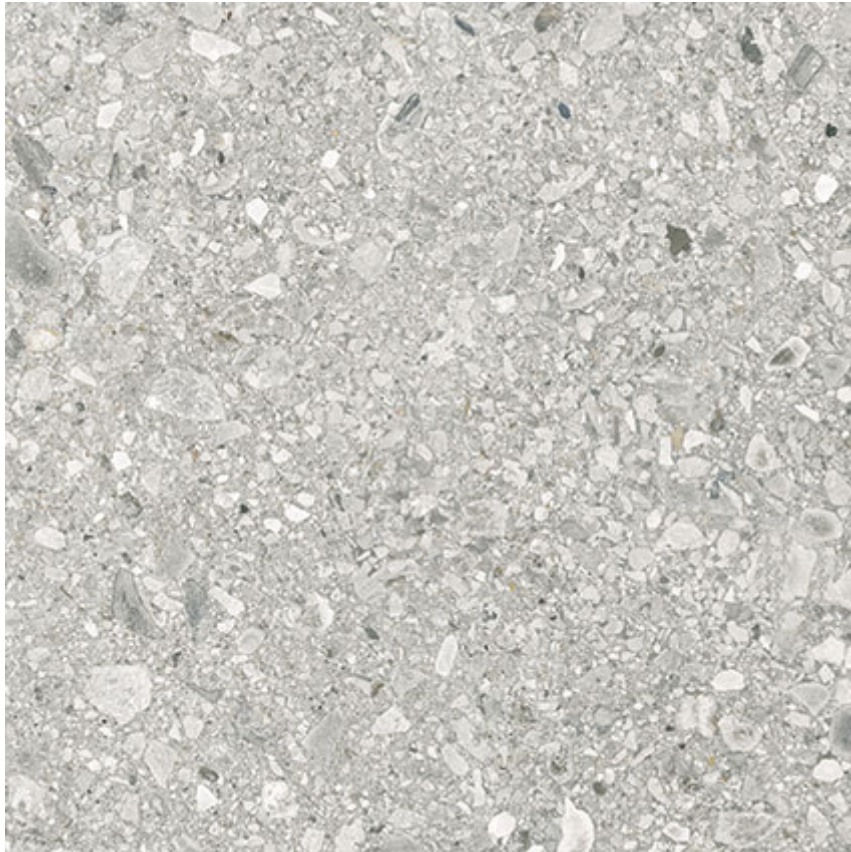

GRAMERCY

KITCHEN AND BATH

PRODUCT

ROYAL STONWORKS 24X24 REGAL FOSSIL VEIN ORG

Tile | 24"x24" | Porcelain

TECHNICAL DATA

CODE: QUSW-RF-40
NAME: Royal Stoneworks 24X24 Regal Fossil Vein Org
SERIES: Royal Stoneworks
SIZE: 24"x24"
FINISH: Matt
LOOK: Stone Look
EDGE: Rectified
FAMILY: Tile
FROST RESISTANCE: Yes
SHADE VARIATION: V3
STYLE: Contemporary
SUITABLE FOR: Indoor|Shower
TYPOLOGY: Porcelain
TYPE OF PIECE: Field Tile
USE: Floor and Wall