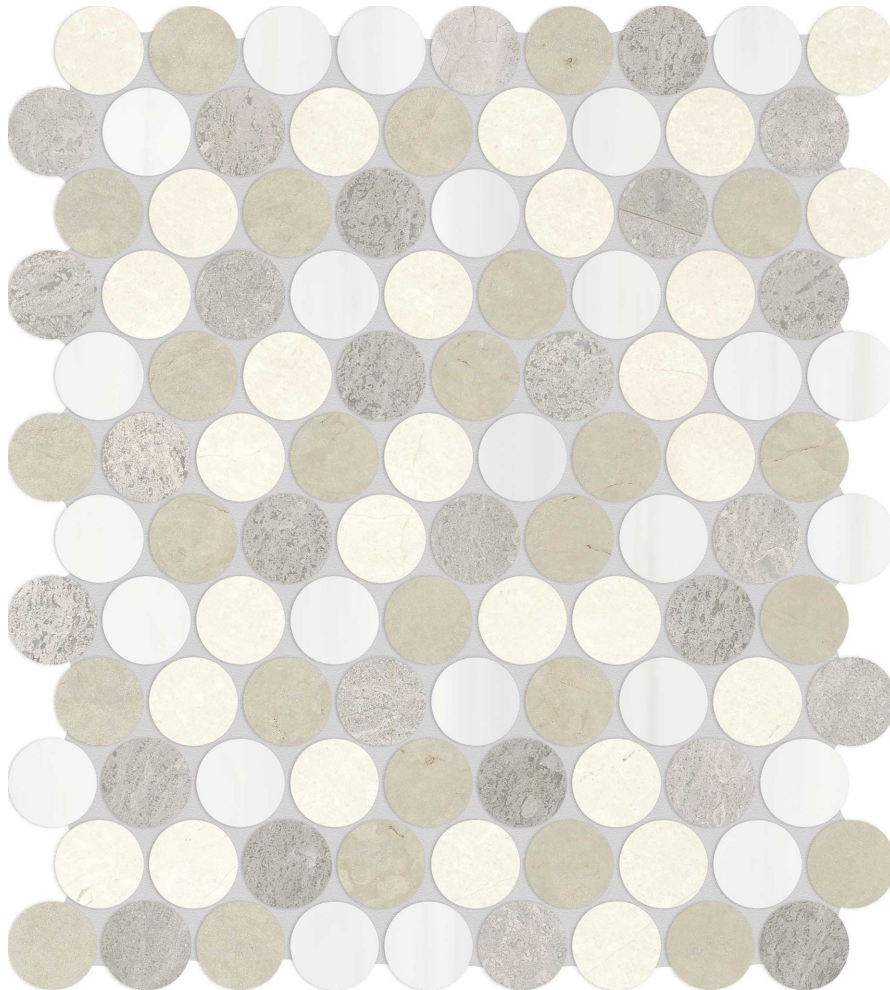

### UTOPIO 1.25 PENNY ROUND DUNE MOSAIC

---

Stone | 10"x14" | Natural Stone

**ROOM SCENES**

**TECHNICAL DATA**

CODE: AS5001-04250

NAME: Utopio 1.25 Penny Round Dune Mosaic

SERIES: Utopio

SIZE: 10"x14"

FINISH: Honed

FAMILY: Stone

MOSAIC CHIP SIZE: 1.25"x1.25"

SUITABLE FOR: Indoor|Shower

TPOLOGY: Natural Stone

TYPE OF PIECE: Mosaic

USE: Floor and Wall