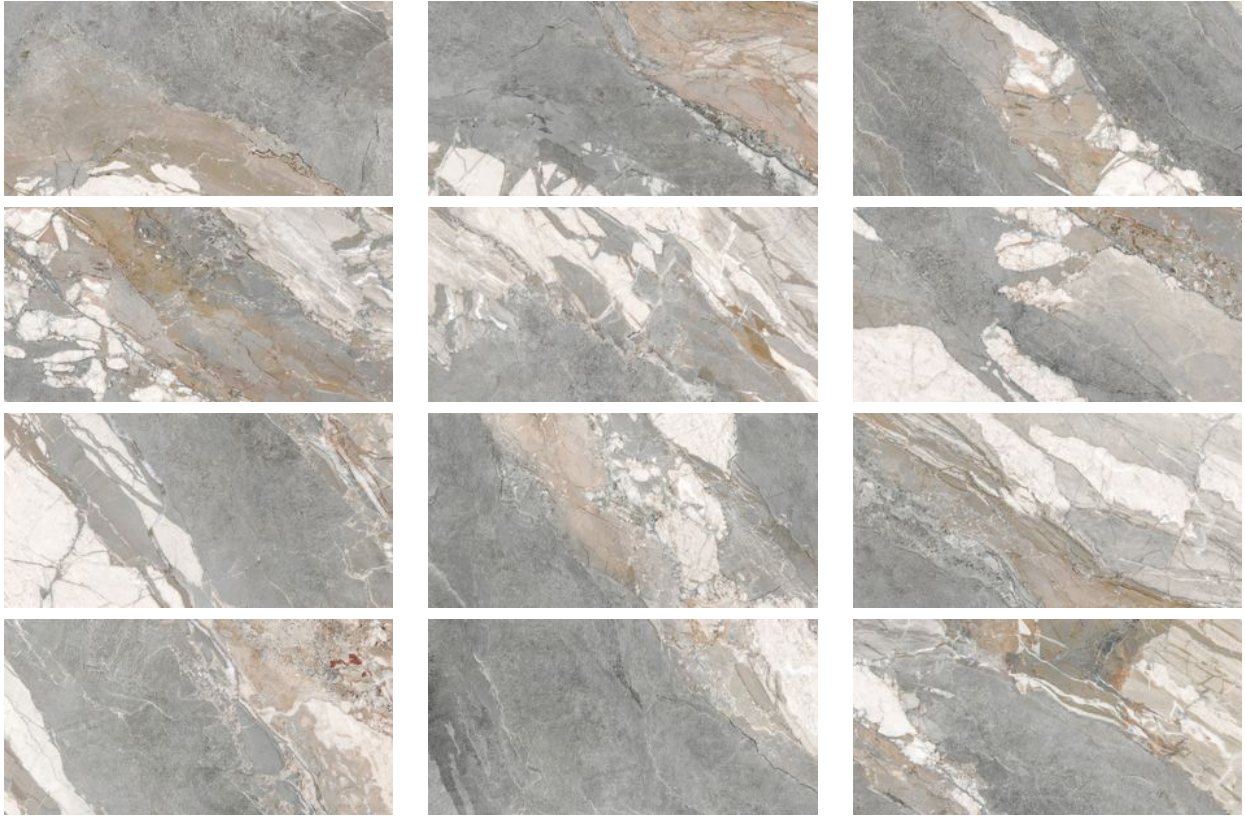

GRAMERCY

KITCHEN AND BATH

PRODUCT

DYNASTY GREY 12X24

Tile | 12"x24" | Porcelain

GRAPHIC VARIETY

TECHNICAL DATA

CODE: QUDY-GR-1
NAME: Dynasty Grey 12X24
SERIES: Dynasty
SIZE: 12"x24"
FINISH: Matt
LOOK: Marble Look
BREAKING STRENGTH (APH): min. 35 N/mm²
CHEMICAL RESISTANCE (APH): Not Affected
FAMILY: Tile
FROST RESISTANCE: Yes
PEI: 4
SHADE VARIATION: V4
STAIN RESISTANCE (APH): Not Affected
STYLE: Traditional
SUITABLE FOR: Indoor| Outdoor| Pool| Backsplash| Shower
TYPOLOGY: Porcelain
THICKNESS (APH): 8.5 Mm
TYPE OF PIECE: Field Tile
USE: Floor and Wall