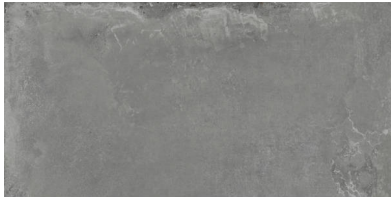

### VERRAZZANO DARK 12X24

---

Tile | 12"x24" | Porcelain

**GRAPHIC VARIETY**

**TECHNICAL DATA**

CODE: QUBR-VE-1  
NAME: Verrazzano Dark 12X24  
SERIES: Bridges  
SIZE: 12"x24"  
FINISH: Matt  
LOOK: Concrete  
EDGE: Rectified  
FAMILY: Tile  
FROST RESISTANCE: Yes  
PEI: 4  
SHADE VARIATION: V1  
STYLE: Contemporary  
SUITABLE FOR: Indoor  
TYPOLOGY: Porcelain  
TYPE OF PIECE: Field Tile  
USE: Floor and Wall