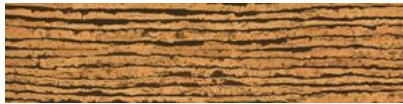

GRAMERCY

KITCHEN AND BATH

SERIES

TRUE EARTH CORK CLICK

Wood Look | | HDF

PRODUCTS

Cork Click Capri
12"x48,6" | HDF

Cork Click Comino
12"x48,6" | HDF

Cork Click Corvo
12"x48,6" | HDF

Cork Click Lanzarote
12"x48,6" | HDF

Cork Click Linosa
12"x48,6" | HDF

Cork Click Pianosa
12"x48,6" | HDF

Cork Click Pico
12"x48,6" | HDF

Cork Click Santorino
12"x48,6" | HDF