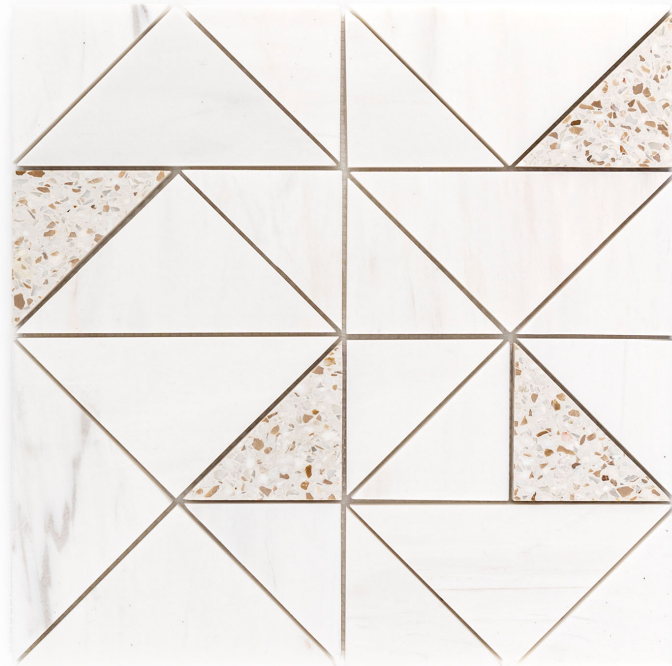

GRAMERCY

KITCHEN AND BATH

PRODUCT

SUMMIT MOSAIC

Mosaic and Decorative Tile | 12"x12" | Marble

DETAILS

ROOM SCENES

TECHNICAL DATA

CODE: RVHA105
NAME: Summit Mosaic
SERIES: Hamptons Collection
SIZE: 12"x12"
FINISH: Semi-Polished
LOOK: Multi-Look Mosaics
FAMILY: Mosaic and Decorative Tile
SHADE VARIATION: V3
STYLE: Contemporary
SUITABLE FOR: Backsplash,Indoor,Shower
TYPOLOGY: Marble
TYPE OF PIECE: Mosaic
USE: Floor and Wall