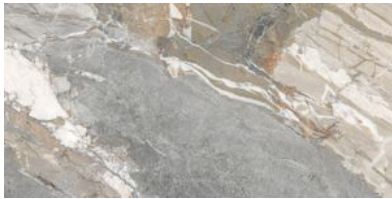

GRAMERCY

KITCHEN AND BATH

PRODUCT

DYNASTY GREY POLISHED/MATTE 24X48

Tile | 24"x48" | Porcelain

GRAPHIC VARIETY

ROOM SCENES

TECHNICAL DATA

CODE: QUDY-GR-2
NAME: Dynasty Grey Polished/Matte 24X48
SERIES: Dynasty
SIZE: 24"x48"
FINISH: Polished/Matte
LOOK: Marble Look
BREAKING STRENGTH (APH): min. 35 N/mm²
CHEMICAL RESISTANCE (APH): Not Affected
FAMILY: Tile
FROST RESISTANCE: Yes
PEI: 4
SHADE VARIATION: V4
STAIN RESISTANCE (APH): Not Affected
STYLE: Traditional
SUITABLE FOR: Indoor, Outdoor, Pool, Backsplash, Shower
TYPOLOGY: Porcelain
THICKNESS (APH): 8.5 Mm
TYPE OF PIECE: Field Tile
USE: Floor and Wall