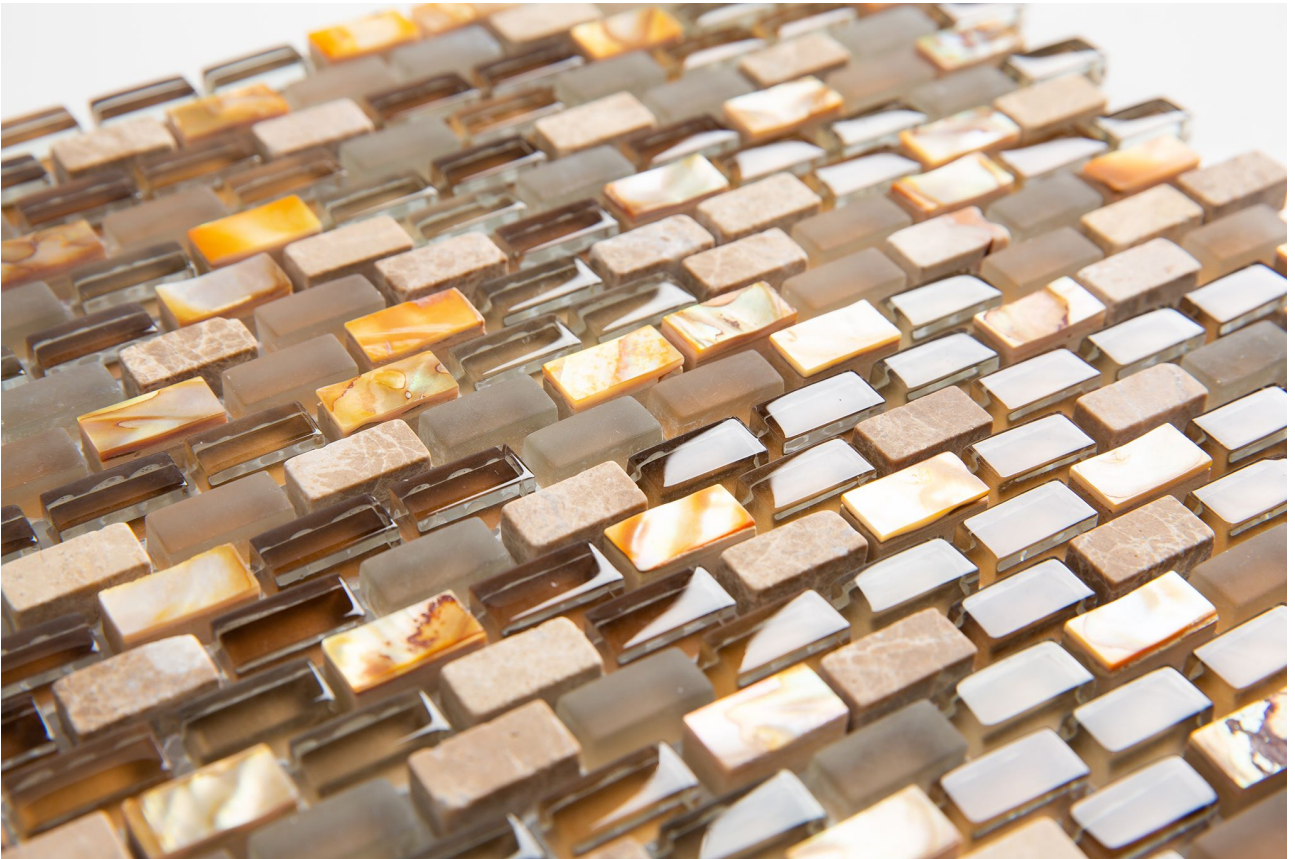

GRAMERCY

KITCHEN AND BATH

SERIES MILSTONE

Multi-Look Mosaics | | Mixed Materials

PRODUCTS

.4 X Random Lengths Tinago Mosaic
9"x16" |

.6X1 Tinago Mosaic
12"x12" |

1X2 Chad Mosaic
12"x12" | Mixed Materials

6X.6 Alin Mosaic
12"x12" | Mixed Materials

Brown Yahly Mosaic
11"x11" | Mixed Materials

ROOM SCENES

Size	Product type	BOX			PALLET		
		pcs	sqft	lb	boxes	sqft	lb
9"x16"							
12"x12"							
11"x11"							