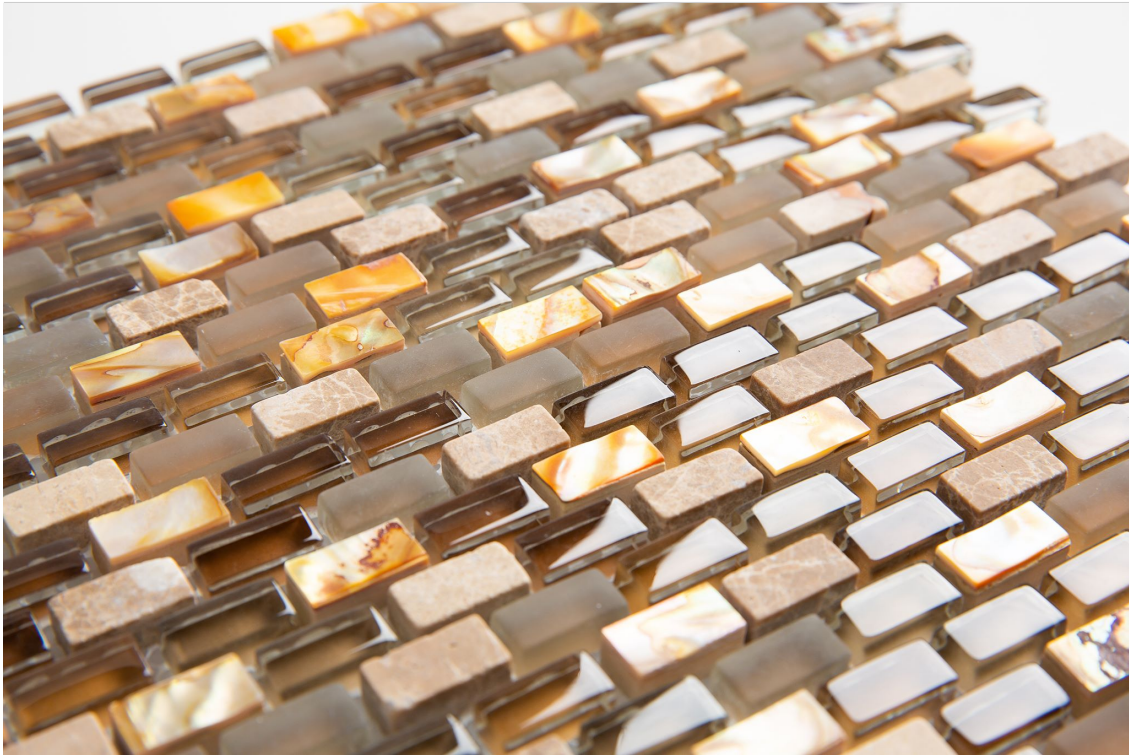

GRAMERCY

KITCHEN AND BATH

SERIES MILSTONE

Multi-Look Mosaics | | Mixed Materials

PRODUCTS

.4 X Random Lengths Tinago Mosaic
9"x16" |

.6X1 Tinago Mosaic
12"x12" |

1X2 Chad Mosaic
12"x12" | Mixed Materials

6X.6 Alin Mosaic
12"x12" | Mixed Materials

Brown Yahly Mosaic
11"x11" | Mixed Materials

ROOM SCENES

Size	Product type	BOX			PALLET		
		pcs	sqft	lb	boxes	sqft	lb
9"x16"							
12"x12"							
11"x11"							