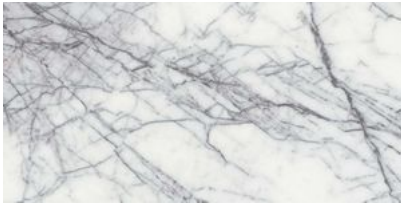

GRAMERCY

KITCHEN AND BATH

SERIES

LILAC VOLTA

|| Marble

A stunning collection that combines the essence of white marble with an eccentric energy of lilac veins. The modern and eccentric appeal of marble. Accents of lilac veins that alternate and intersect sporadically on a white background.

PRODUCTS

Lilac Volta 1.25 Penny Round Mosaic
10"x14" | Marble

Lilac Volta 2x6 Picket Mosaic
10.5"x12" | Marble

Lilac Volta 12x24
12"x24" | Marble

Lilac Volta .5x12 Deco-Bar
0.5"x12" | Marble

Lilac Volta 18x36
3"x12" | Marble