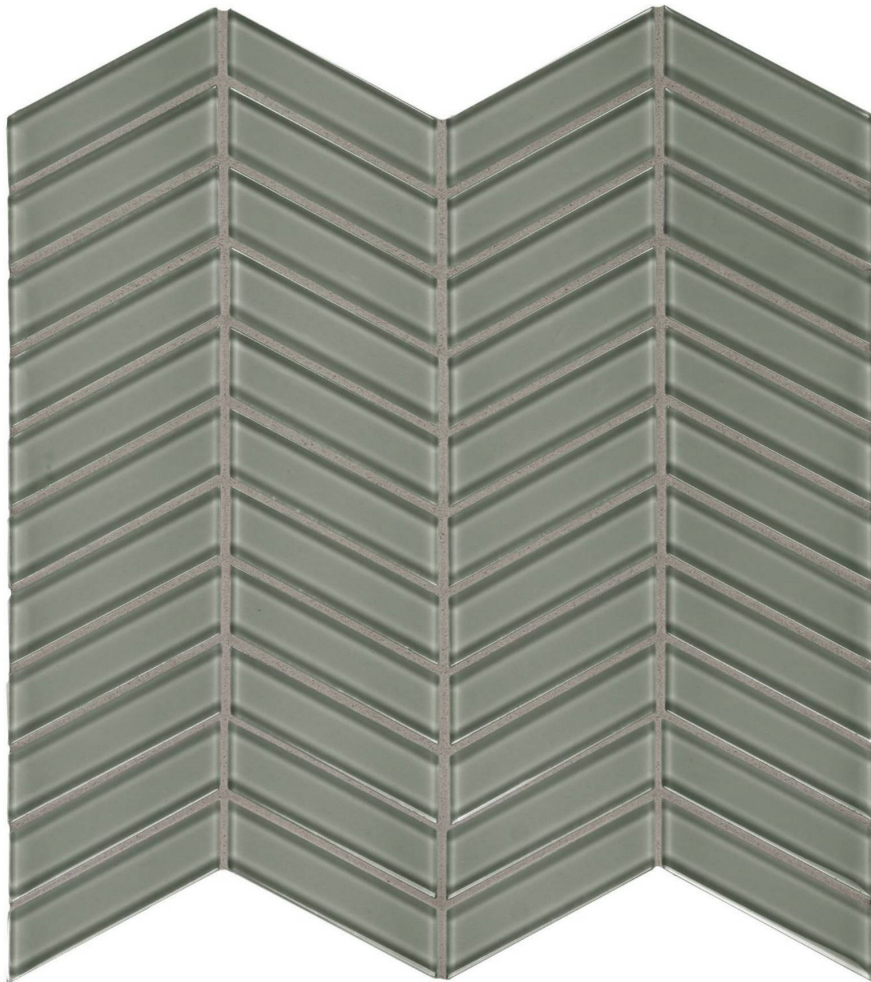

GRAMERCY

KITCHEN AND BATH

PRODUCT

SMOKE CHEVRON MOSAIC

Mosaic and Decorative Tile | 12"x12" |

ROOM SCENES

TECHNICAL DATA

CODE: AC35-124
NAME: Smoke Chevron Mosaic
SERIES: Bliss Element
SIZE: 12"x12"
FINISH: Gloss
LOOK: Glass
FAMILY: Mosaic and Decorative Tile
MOSAIC CHIP SIZE: Mesh-Mounted
STYLE: Classic
SUITABLE FOR: Indoor|Outdoor
TYPE OF PIECE: Mosaic
USE: Wall only