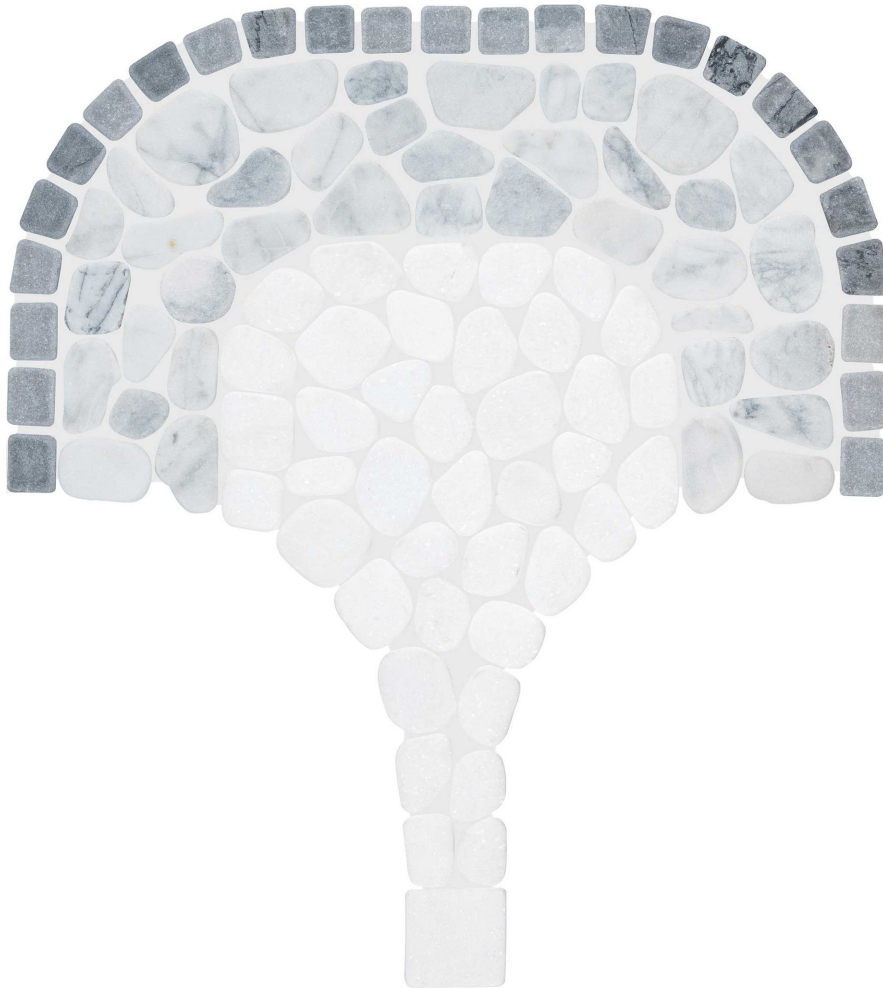

GRAMERCY

KITCHEN AND BATH

PRODUCT

CABANA RIVER FLOW PEBBLE

Stone | 7.8"x15.4" | Marble

TECHNICAL DATA

CODE: AS5001-04490

NAME: Cabana River Flow Pebble

SERIES: Cabana

SIZE: 7.8"×15.4"

FINISH: Tumbled

FAMILY: Stone

SUITABLE FOR: Indoor|Shower

TPOLOGY: Marble

TYPE OF PIECE: Mosaic

USE: Floor and Wall