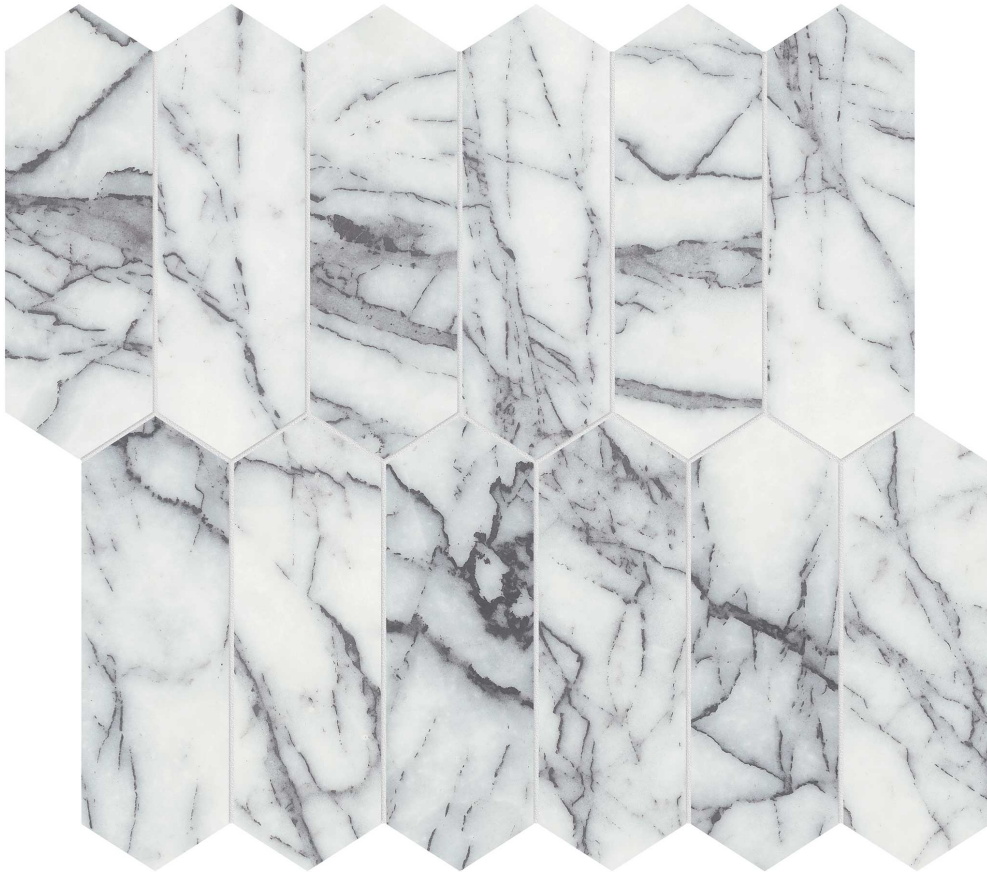

GRAMERCY

KITCHEN AND BATH

PRODUCT

LILAC VOLTA 2X6 PICKET MOSAIC

Stone | 10.5"x12" | Marble

TECHNICAL DATA

CODE: AS5001-03310

NAME: Lilac Volta 2x6 Picket Mosaic

SERIES: Lilac Volta

SIZE: 10.5"x12"

FINISH: Honed

FAMILY: Stone

MOSAIC CHIP SIZE: 2"x6"

SUITABLE FOR: Indoor|Shower

TPOLOGY: Marble

TYPE OF PIECE: Mosaic