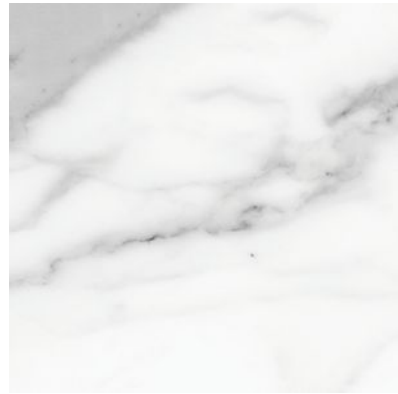

GRAMERCY

KITCHEN AND BATH

PRODUCT

FLORENCE 13X13F STATUARIO MATTE

Tile | 13"x13" | Glazed Porcelain

GRAPHIC VARIETY

TECHNICAL DATA

CODE: QUFC-ST-1
NAME: Florence 13X13F Statuario Matte
SERIES: Florence
SIZE: 13"x13"
FINISH: Matt
LOOK: Marble Look
BREAKING STRENGTH (APH): >350 - >1600
CHEMICAL RESISTANCE (APH): CLASS A
DCOF (APH): MATTE ≥ 0.60
FAMILY: Tile
FROST RESISTANCE: Yes
PEI: 4
R VALUE (APH): MATTE R10
SHADE VARIATION: V3
STAIN RESISTANCE (APH): CLASS A & 5
STYLE: Contemporary
SUITABLE FOR: Indoor, Outdoor, Pool, Backsplash, Shower
TYPOLOGY: Glazed Porcelain
THICKNESS (APH): 7.6 mm
TYPE OF PIECE: Field Tile
USE: Floor and Wall