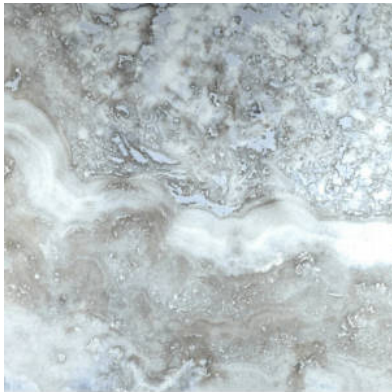

### AZZURRO 13X13

---

Tile | 13"x13" | Porcelain

**GRAPHIC VARIETY**

**TECHNICAL DATA**

CODE: QUSI-AZ-F1  
NAME: Azzurro 13X13  
SERIES: Siena  
SIZE: 13"x13"  
FINISH: Matt  
LOOK: Marble Look  
FAMILY: Tile  
FROST RESISTANCE: Yes  
PEI: 4  
STYLE: Contemporary  
SUITABLE FOR: Indoor, Shower  
TYPOLOGY: Porcelain  
TYPE OF PIECE: Field Tile  
USE: Floor and Wall