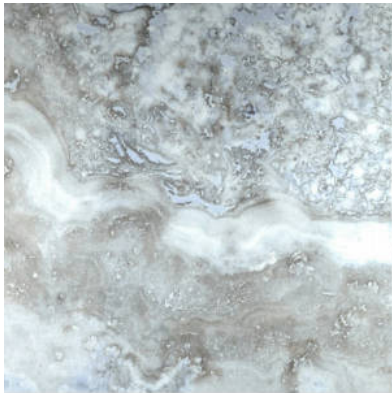

### AZZURRO 13X13

---

Tile | 13"x13" | Porcelain

**GRAPHIC VARIETY**

**TECHNICAL DATA**

CODE: QUSI-AZ-F1  
NAME: Azzurro 13X13  
SERIES: Siena  
SIZE: 13"x13"  
FINISH: Matt  
LOOK: Marble Look  
FAMILY: Tile  
FROST RESISTANCE: Yes  
PEI: 4  
STYLE: Contemporary  
SUITABLE FOR: Indoor, Shower  
TYPOLOGY: Porcelain  
TYPE OF PIECE: Field Tile  
USE: Floor and Wall