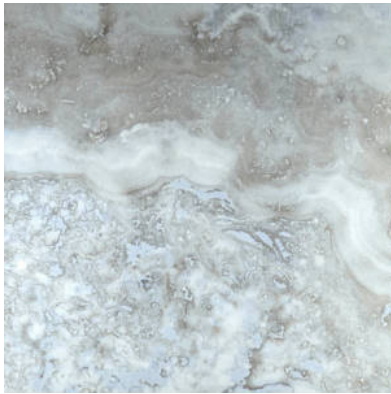

### AZZURRO 13X13

---

Tile | 13"x13" | Porcelain

**GRAPHIC VARIETY**

**TECHNICAL DATA**

CODE: QUSI-AZ-F1  
NAME: Azzurro 13X13  
SERIES: Siena  
SIZE: 13"x13"  
FINISH: Matt  
LOOK: Marble Look  
FAMILY: Tile  
FROST RESISTANCE: Yes  
PEI: 4  
STYLE: Contemporary  
SUITABLE FOR: Indoor, Shower  
TYPOLOGY: Porcelain  
TYPE OF PIECE: Field Tile  
USE: Floor and Wall