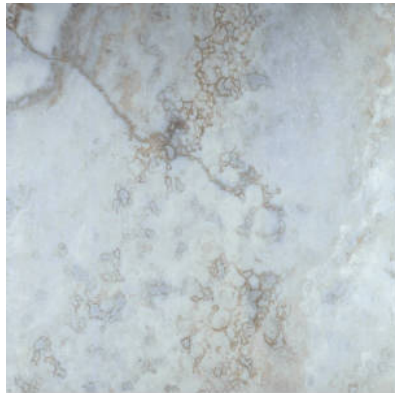

### AZZURRO 13X13

---

Tile | 13"x13" | Porcelain

**GRAPHIC VARIETY**

**TECHNICAL DATA**

CODE: QUSI-AZ-F1  
NAME: Azzurro 13X13  
SERIES: Siena  
SIZE: 13"x13"  
FINISH: Matt  
LOOK: Marble Look  
FAMILY: Tile  
FROST RESISTANCE: Yes  
PEI: 4  
STYLE: Contemporary  
SUITABLE FOR: Indoor, Shower  
TYPOLOGY: Porcelain  
TYPE OF PIECE: Field Tile  
USE: Floor and Wall