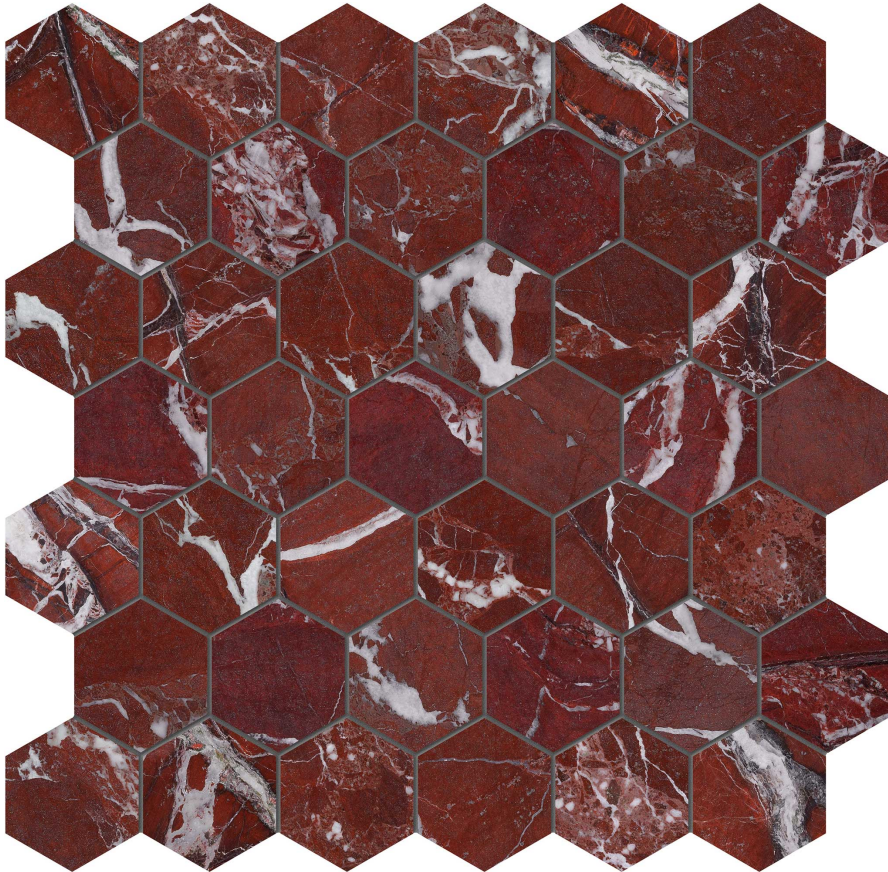

### TUSCANO ROSSO 2 HEXAGON MOSAIC

---

Stone | 12"x12" | Marble

**TECHNICAL DATA**

CODE: AS5001-03640

NAME: Tuscano Rosso 2 Hexagon Mosaic

SERIES: Tuscano Rosso

SIZE: 12"x12"

FINISH: Polished

FAMILY: Stone

MOSAIC CHIP SIZE: 2"x2"

SUITABLE FOR: Indoor|Shower

TYPOLOGY: Marble

TYPE OF PIECE: Mosaic

USE: Floor and Wall

NOTES: Sheet size shown is approximate. Actual dimensions refer to individual mosaic chips.