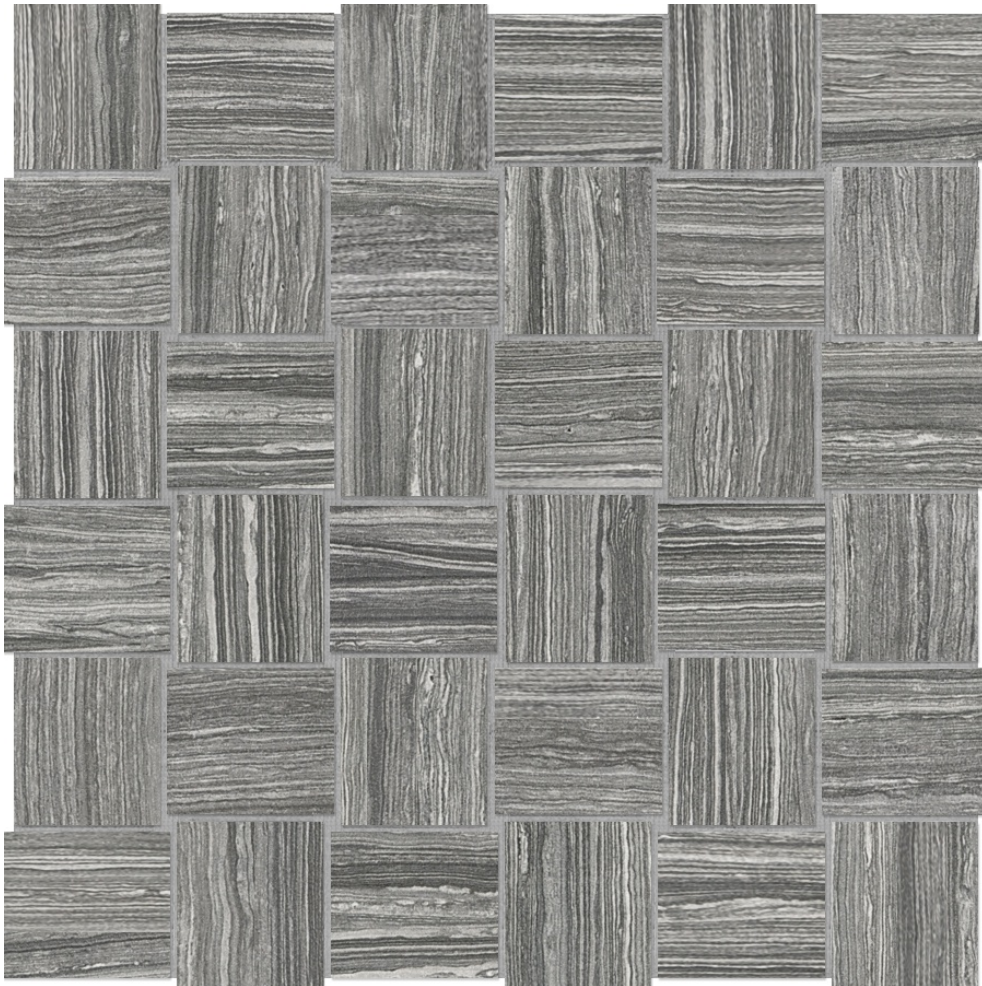

GRAMERCY

KITCHEN AND BATH

PRODUCT

2X2 CARBON BASKETWEAVE

Tile | 12"x12" | Glazed Porcelain