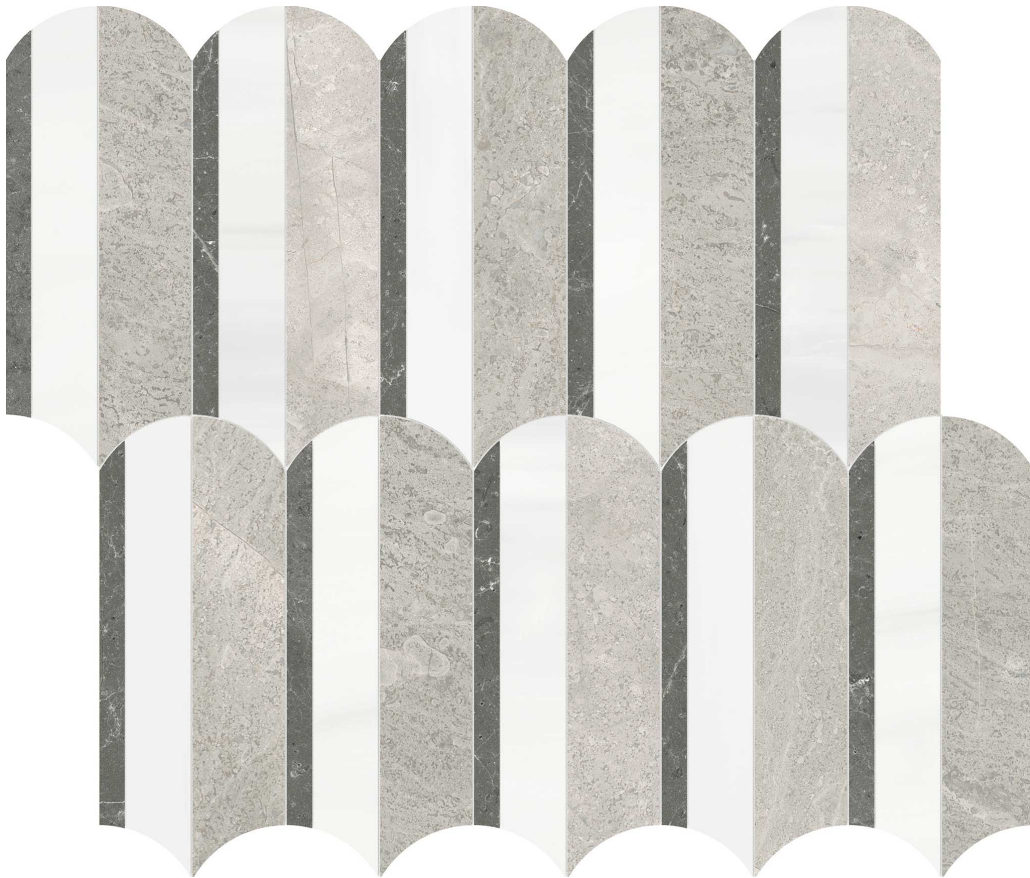

GRAMERCY

KITCHEN AND BATH

PRODUCT

UTOPIO HYDROS MIST MOSAIC

Stone | 10.5"x11.9" | Natural Stone

ROOM SCENES

TECHNICAL DATA

CODE: AS5001-04030

NAME: Utopio Hydros Mist Mosaic

SERIES: Utopio

SIZE: 10.5"x11.9"

FINISH: Honed w/ Polished

FAMILY: Stone

SUITABLE FOR: Indoor|Shower

TPOLOGY: Natural Stone

TYPE OF PIECE: Mosaic