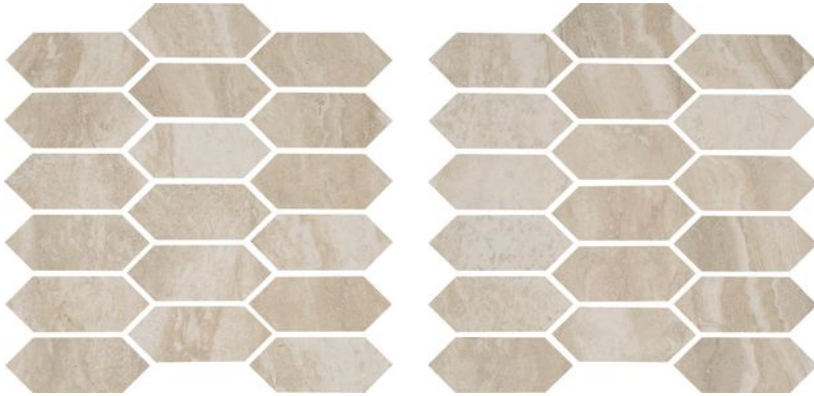

GRAMERCY

KITCHEN AND BATH

PRODUCT

ESSENCE BEIGE PICKET MOSAIC

Tile | 12"x12" | Porcelain

GRAPHIC VARIETY

TECHNICAL DATA

CODE: QUTL-ES-M2
NAME: Essence Beige Picket Mosaic
SERIES: Timeless
SIZE: 12"x12"
FINISH: Matt
LOOK: Marble Look
FAMILY: Tile
FROST RESISTANCE: Yes
MOSAIC CHIP SIZE: Mesh-Mounted
STYLE: Contemporary
SUITABLE FOR: Indoor
TYPOLOGY: Porcelain
TYPE OF PIECE: Mosaic
USE: Floor and Wall

PACKING

Size	Product type	BOX			PALLET		
		pcs	sqft	lb	boxes	sqft	lb
12"x12"	Mosaic	7					

WARNING The information contained in this packing list is for guidance only, the contents of the packing may vary. Please consult our sales representatives for an exact list.