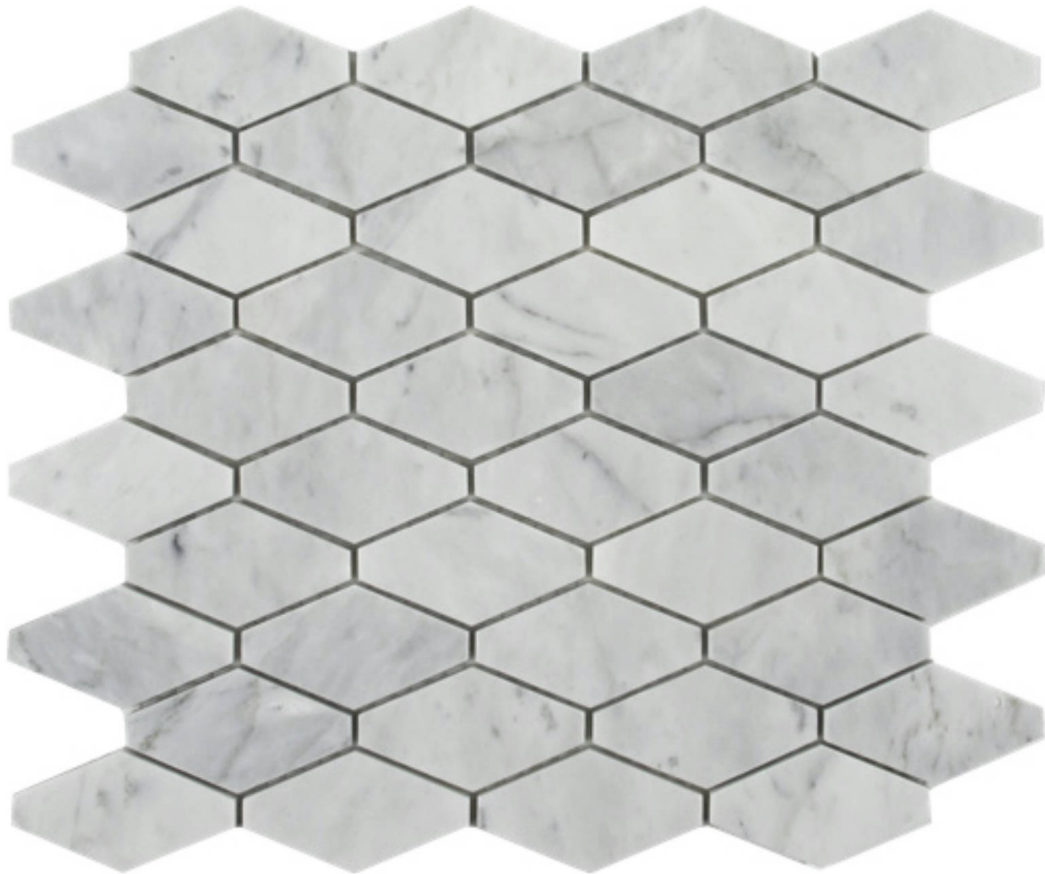

GRAMERCY

KITCHEN AND BATH

PRODUCT

SOLITAIRE MOSAIC CARRARA

Mosaic and Decorative Tile | 3"x12" |

TECHNICAL DATA

CODE: RVHA069

NAME: Solitaire Mosaic Carrara

SERIES: Hamptons Collection

SIZE: 3"x12"

LOOK: Multi-Look Mosaics

FAMILY: Mosaic and Decorative Tile

STYLE: Contemporary

TYPE OF PIECE: Mosaic

USE: Floor and Wall

PACKING