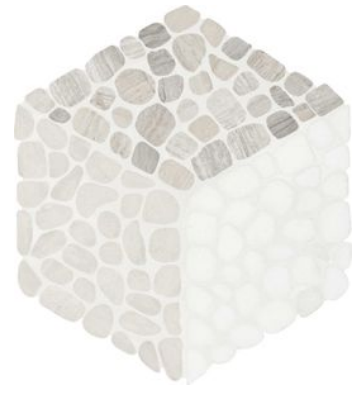

GRAMERCY

KITCHEN AND BATH

SERIES

CABANA

| | Marble | Natural Stone

Patterns that captivate and inspire. Timeless elegance meets modern artistry in this exquisite selection of pebble mosaic designs.

PRODUCTS

Cabana Galaxy Flow Pebble
7.8"×15.4" | Marble

Cabana Horizon Flow Pebble
7.8"×15.4" | Natural Stone

Cabana Jade Flow Pebble
7.8"×15.4" | Marble

Cabana River Flow Pebble
7.8"×15.4" | Marble

Cabana Galaxy Node Pebble
10.2"×11.8" | Marble

Cabana Horizon Node Pebble
10.2"×11.8" | Natural Stone

Cabana Jade Node Pebble
10.2"×11.8" | Marble

Cabana River Node Pebble
10.2"×11.8" | Marble

Cabana Galaxy Axis Pebble
12"×12" | Marble

Cabana Horizon Axis Pebble
12"x12" | Natural Stone

Cabana Jade Axis Pebble
12"x12" | Marble

Cabana River Axis Pebble
12"x12" | Marble

ROOM SCENES

Size	Product type	BOX			PALLET		
		pcs	sqft	lb	boxes	sqft	lb
7.8"×15.4"	Mosaic	10	8.29	36.97		82.9	
10.2"×11.8"	Mosaic	10	8.4	33.71		84	
12"×12"	Mosaic	10	10.01	40.83		100.1	