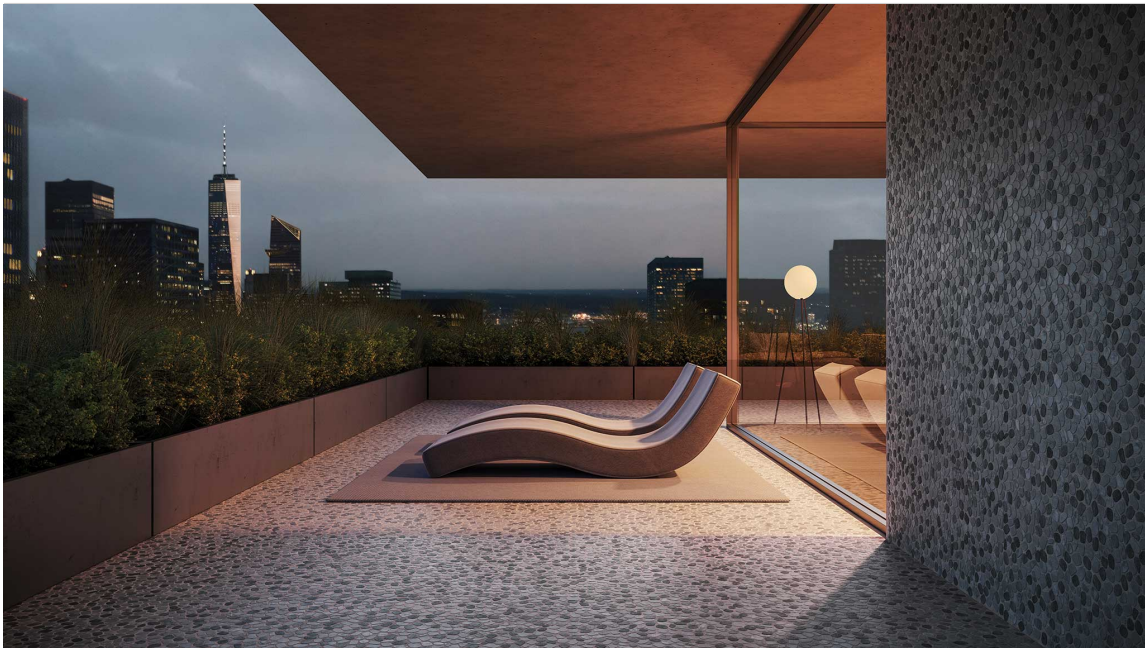

ROOM SCENES