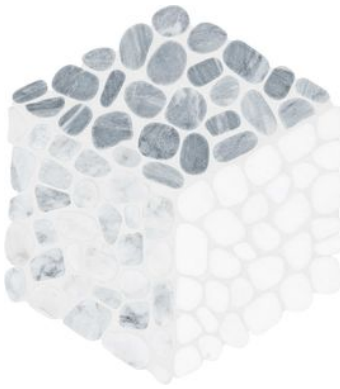

GRAMERCY

KITCHEN AND BATH

SERIES

CABANA

| | Marble | Natural Stone

Patterns that captivate and inspire. Timeless elegance meets modern artistry in this exquisite selection of pebble mosaic designs.

PRODUCTS

Cabana Galaxy Flow Pebble
7.8"×15.4" | Marble

Cabana Horizon Flow Pebble
7.8"×15.4" | Natural Stone

Cabana Jade Flow Pebble
7.8"×15.4" | Marble

Cabana River Flow Pebble
7.8"×15.4" | Marble

Cabana Galaxy Node Pebble
10.2"×11.8" | Marble

Cabana Horizon Node Pebble
10.2"×11.8" | Natural Stone

Cabana Jade Node Pebble
10.2"×11.8" | Marble

Cabana River Node Pebble
10.2"×11.8" | Marble

Cabana Galaxy Axis Pebble
12"×12" | Marble

Cabana Horizon Axis Pebble
12"x12" | Natural Stone