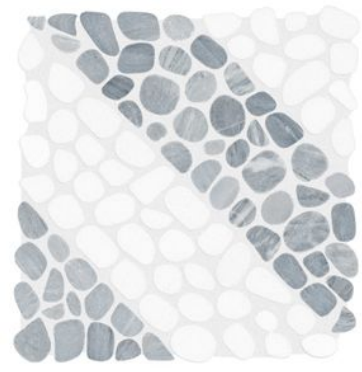

Cabana Galaxy Flow Pebble
7.8"×15.4" | Marble

Cabana Horizon Flow Pebble
7.8"×15.4" | Natural Stone

Cabana Jade Flow Pebble
7.8"×15.4" | Marble

Cabana River Flow Pebble
7.8"×15.4" | Marble

Cabana Galaxy Node Pebble
10.2"×11.8" | Marble

Cabana Horizon Node Pebble
10.2"×11.8" | Natural Stone

Cabana Jade Node Pebble
10.2"×11.8" | Marble

Cabana River Node Pebble
10.2"×11.8" | Marble

Cabana Galaxy Axis Pebble
12"×12" | Marble

Cabana Horizon Axis Pebble
12"x12" | Natural Stone

Cabana Jade Axis Pebble
12"x12" | Marble

Cabana River Axis Pebble
12"x12" | Marble

ROOM SCENES

Size	Product type	BOX			PALLET		
		pcs	sqft	lb	boxes	sqft	lb
7.8"×15.4"	Mosaic	10	8.29	36.97		82.9	
10.2"×11.8"	Mosaic	10	8.4	33.71		84	
12"×12"	Mosaic	10	10.01	40.83		100.1	